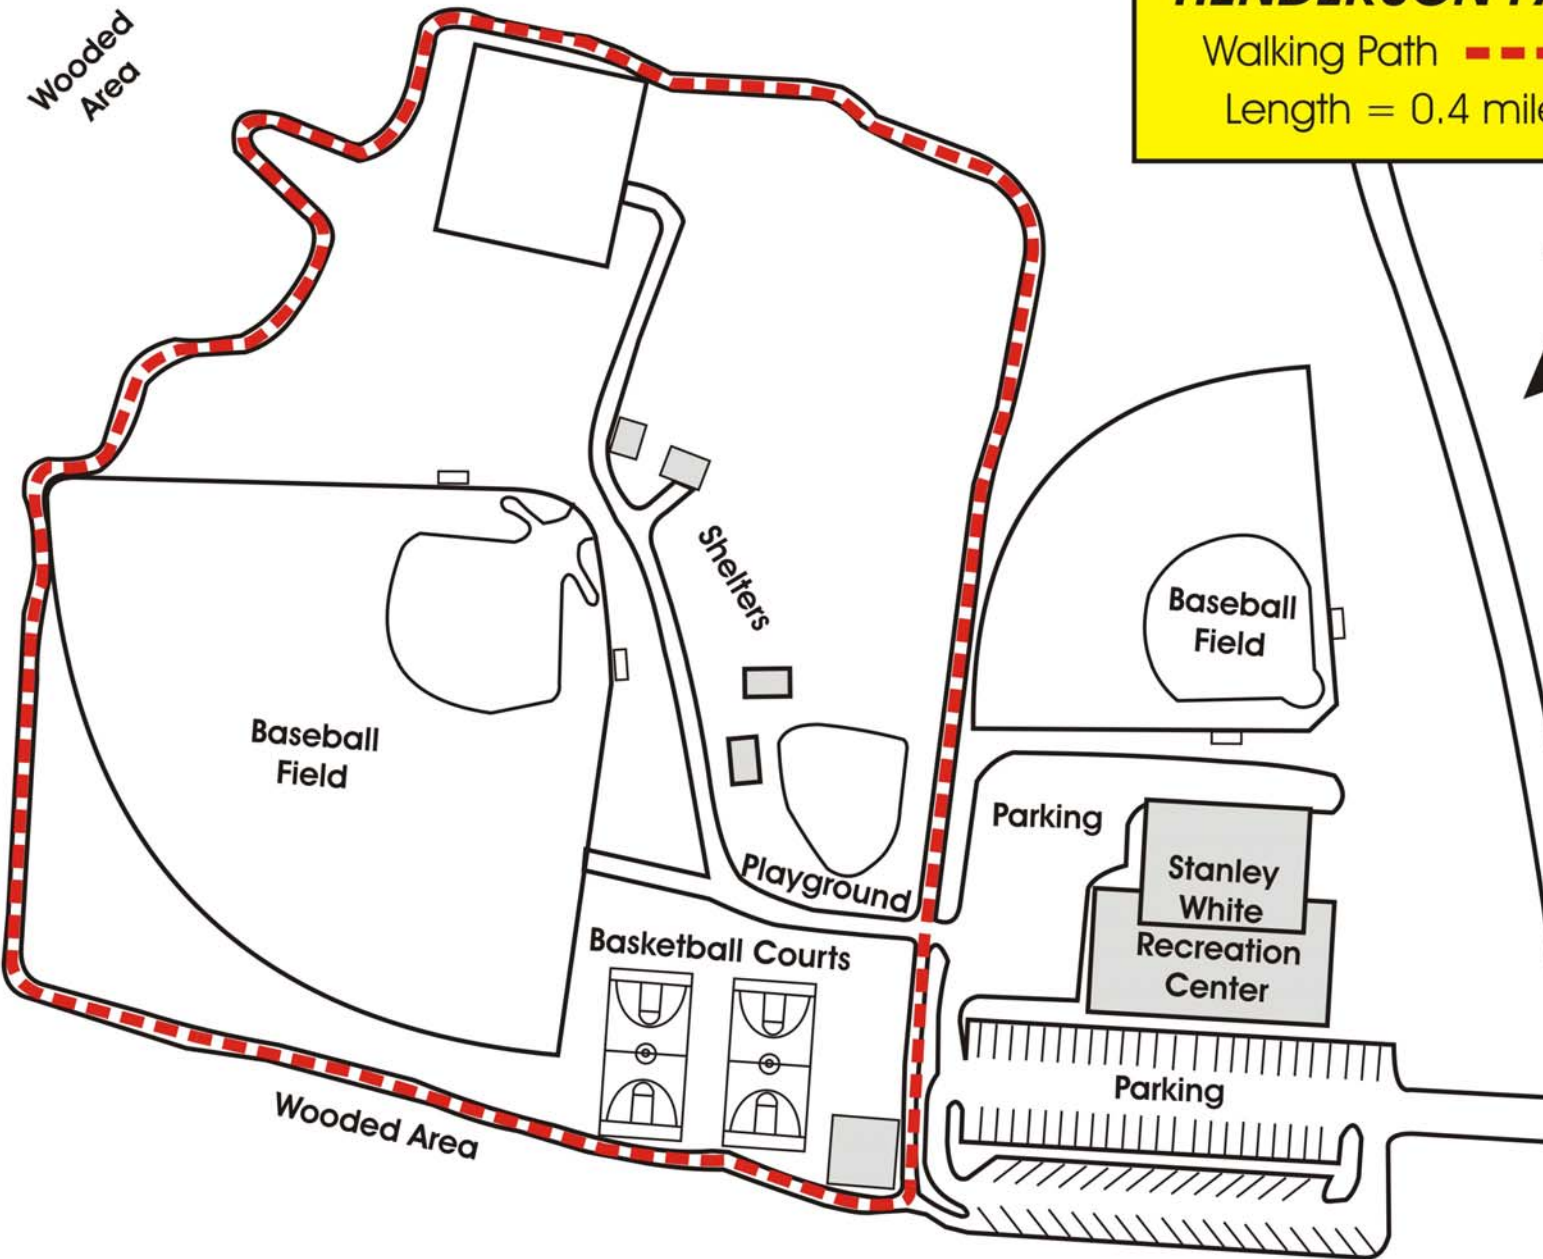

HENDERSON PARK

Walking Path - - - - -

Length = 0.4 miles

Wooded Area

Baseball Field

Shelters

Playground

Basketball Courts

Baseball Field

Parking

Stanley White Recreation Center

Parking

Wooded Area

Chapman Street