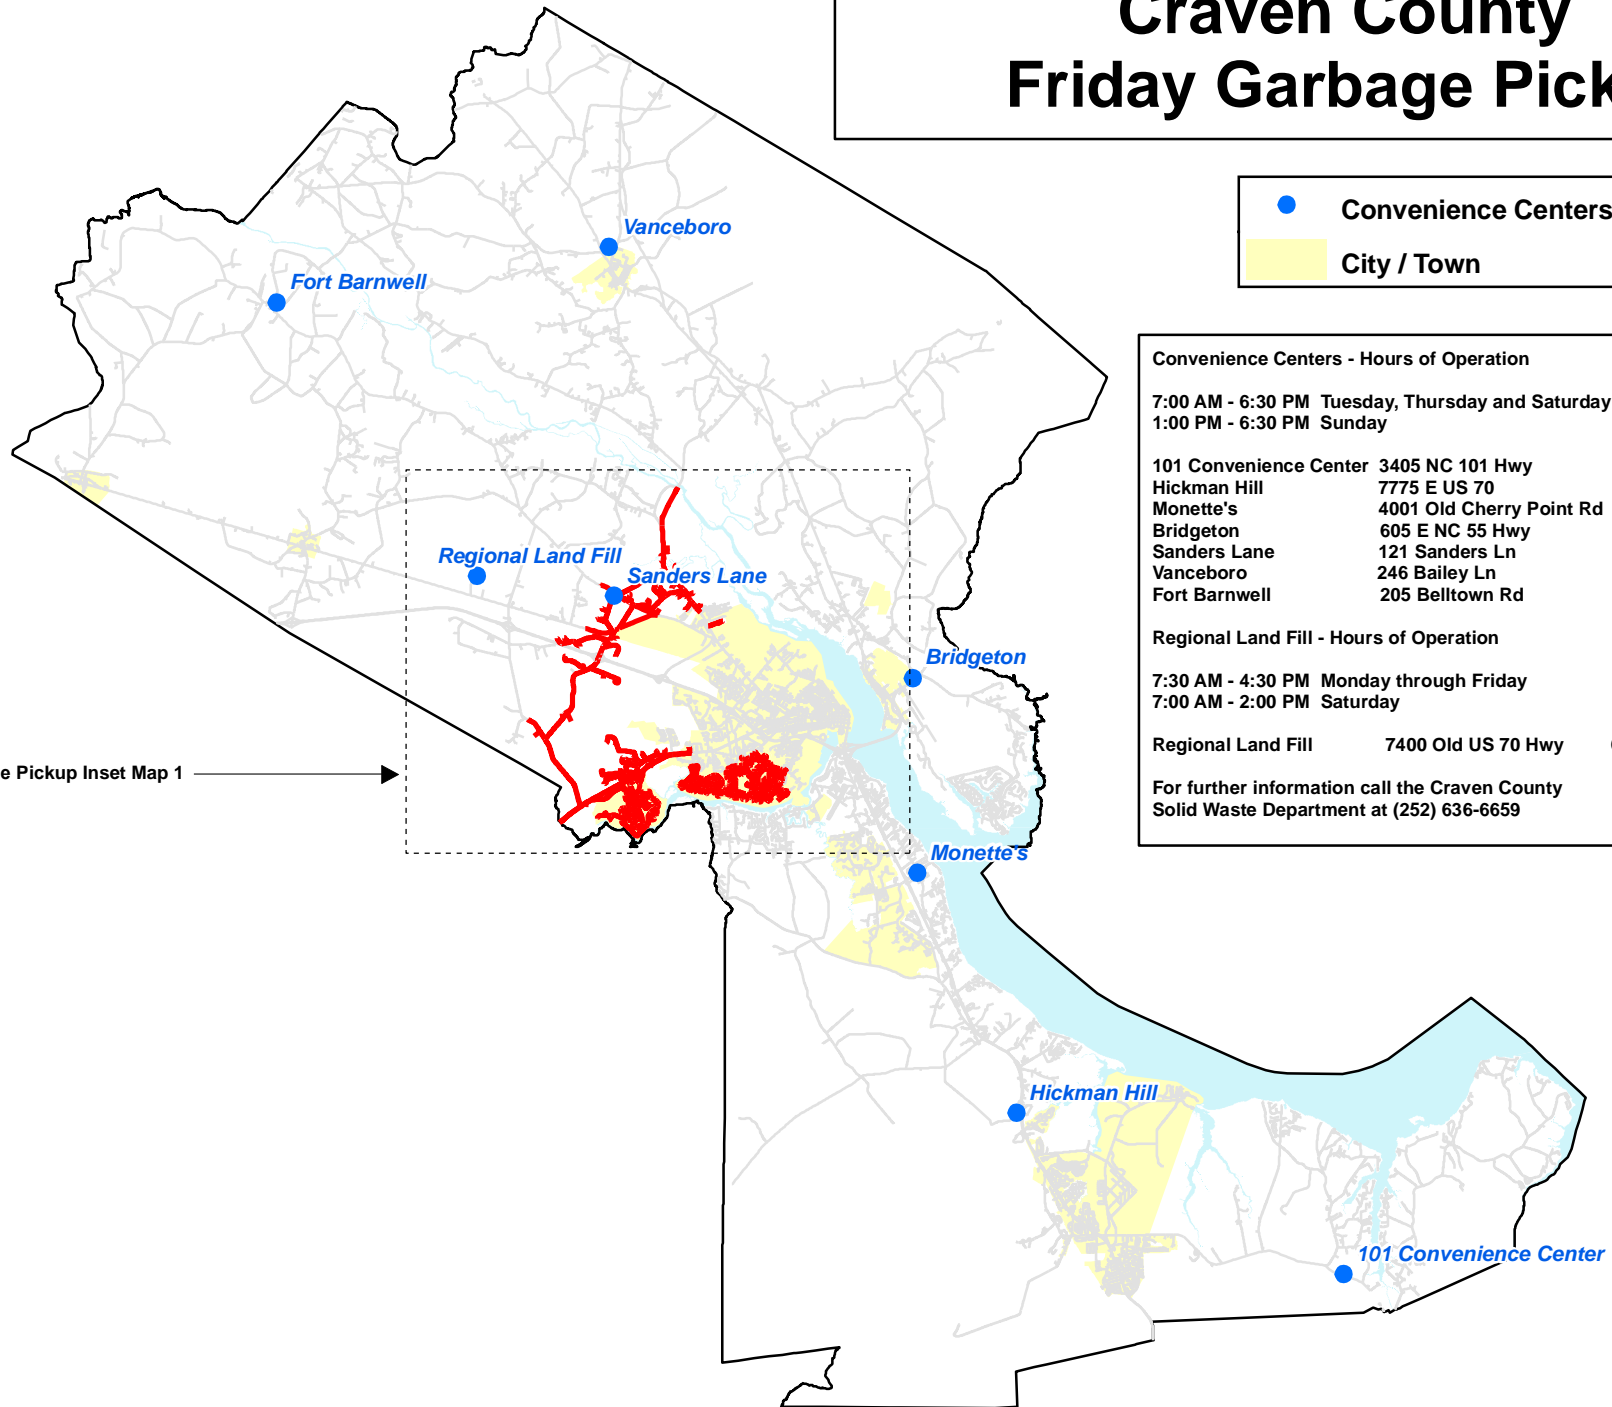

Craven County Friday Garbage Pickup

- Convenience Centers
- City / Town

Convenience Centers - Hours of Operation

7:00 AM - 6:30 PM Tuesday, Thursday and Saturday
 1:00 PM - 6:30 PM Sunday

101 Convenience Center	3405 NC 101 Hwy	444-3927
Hickman Hill	7775 E US 70	447-5127
Monette's	4001 Old Cherry Point Rd	633-1149
Bridgeton	605 E NC 55 Hwy	638-1610
Sanders Lane	121 Sanders Ln	638-4029
Vanceboro	246 Bailey Ln	244-1436
Fort Barnwell	205 Belltown Rd	523-8744

Regional Land Fill - Hours of Operation

7:30 AM - 4:30 PM Monday through Friday
 7:00 AM - 2:00 PM Saturday

Regional Land Fill	7400 Old US 70 Hwy	633-1564
--------------------	--------------------	----------

For further information call the Craven County Solid Waste Department at (252) 636-6659

See Friday Garbage Pickup Inset Map 1 →