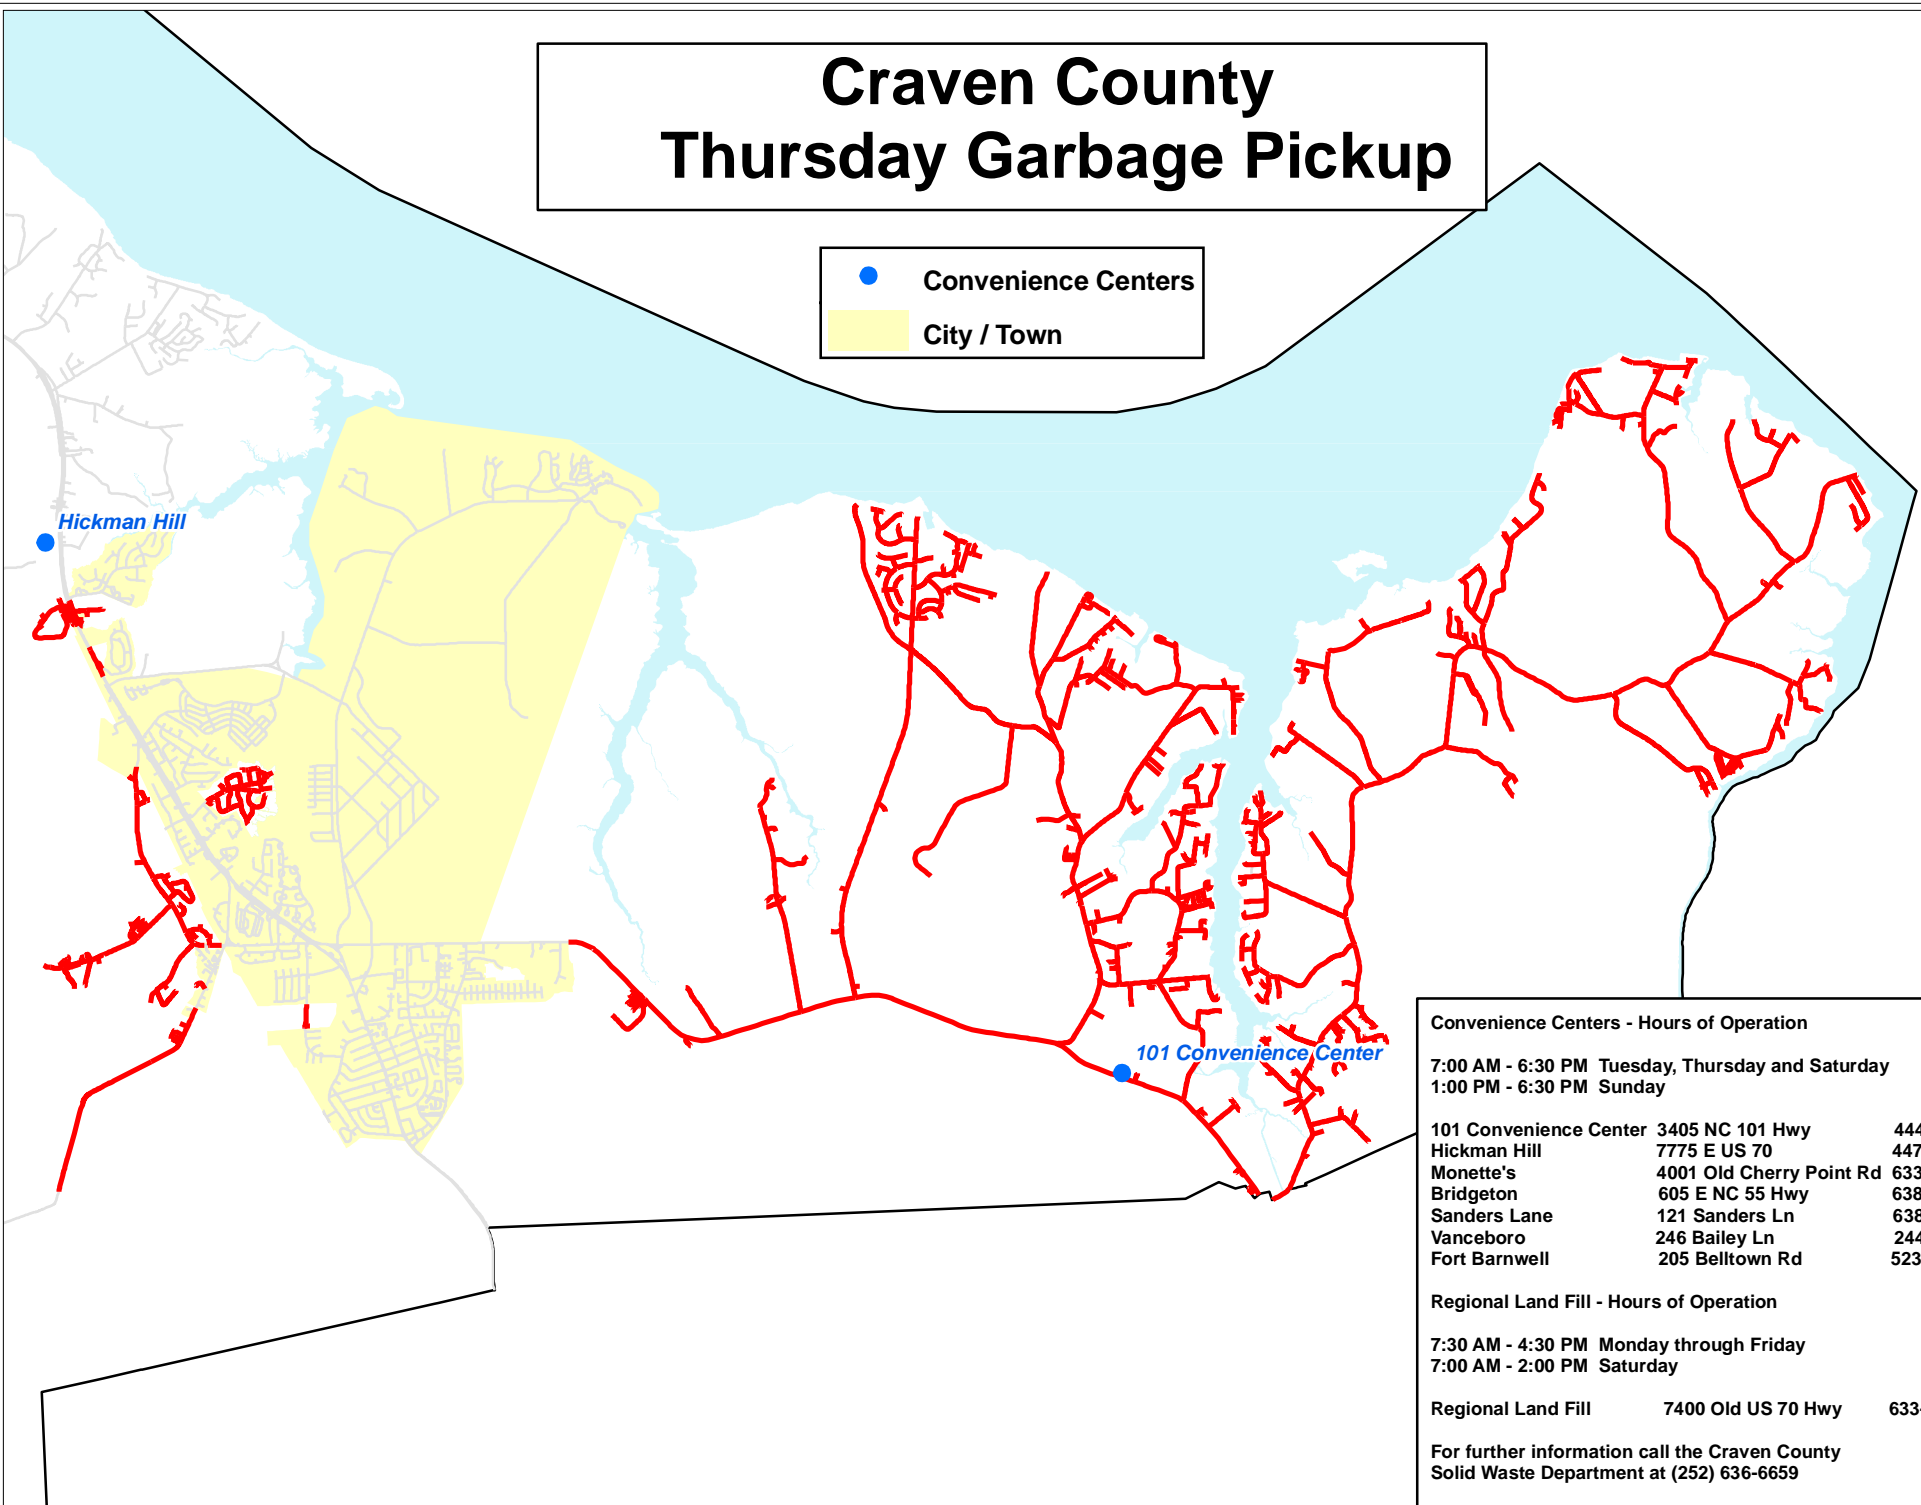

Craven County Thursday Garbage Pickup

- Convenience Centers
- City / Town

Convenience Centers - Hours of Operation

7:00 AM - 6:30 PM Tuesday, Thursday and Saturday
 1:00 PM - 6:30 PM Sunday

101 Convenience Center	3405 NC 101 Hwy	444-3927
Hickman Hill	7775 E US 70	447-5127
Monette's	4001 Old Cherry Point Rd	633-1149
Bridgeton	605 E NC 55 Hwy	638-1610
Sanders Lane	121 Sanders Ln	638-4029
Vanceboro	246 Bailey Ln	244-1436
Fort Barnwell	205 Belltown Rd	523-8744

Regional Land Fill - Hours of Operation

7:30 AM - 4:30 PM Monday through Friday
 7:00 AM - 2:00 PM Saturday

Regional Land Fill	7400 Old US 70 Hwy	633-1564
--------------------	--------------------	----------

For further information call the Craven County Solid Waste Department at (252) 636-6659