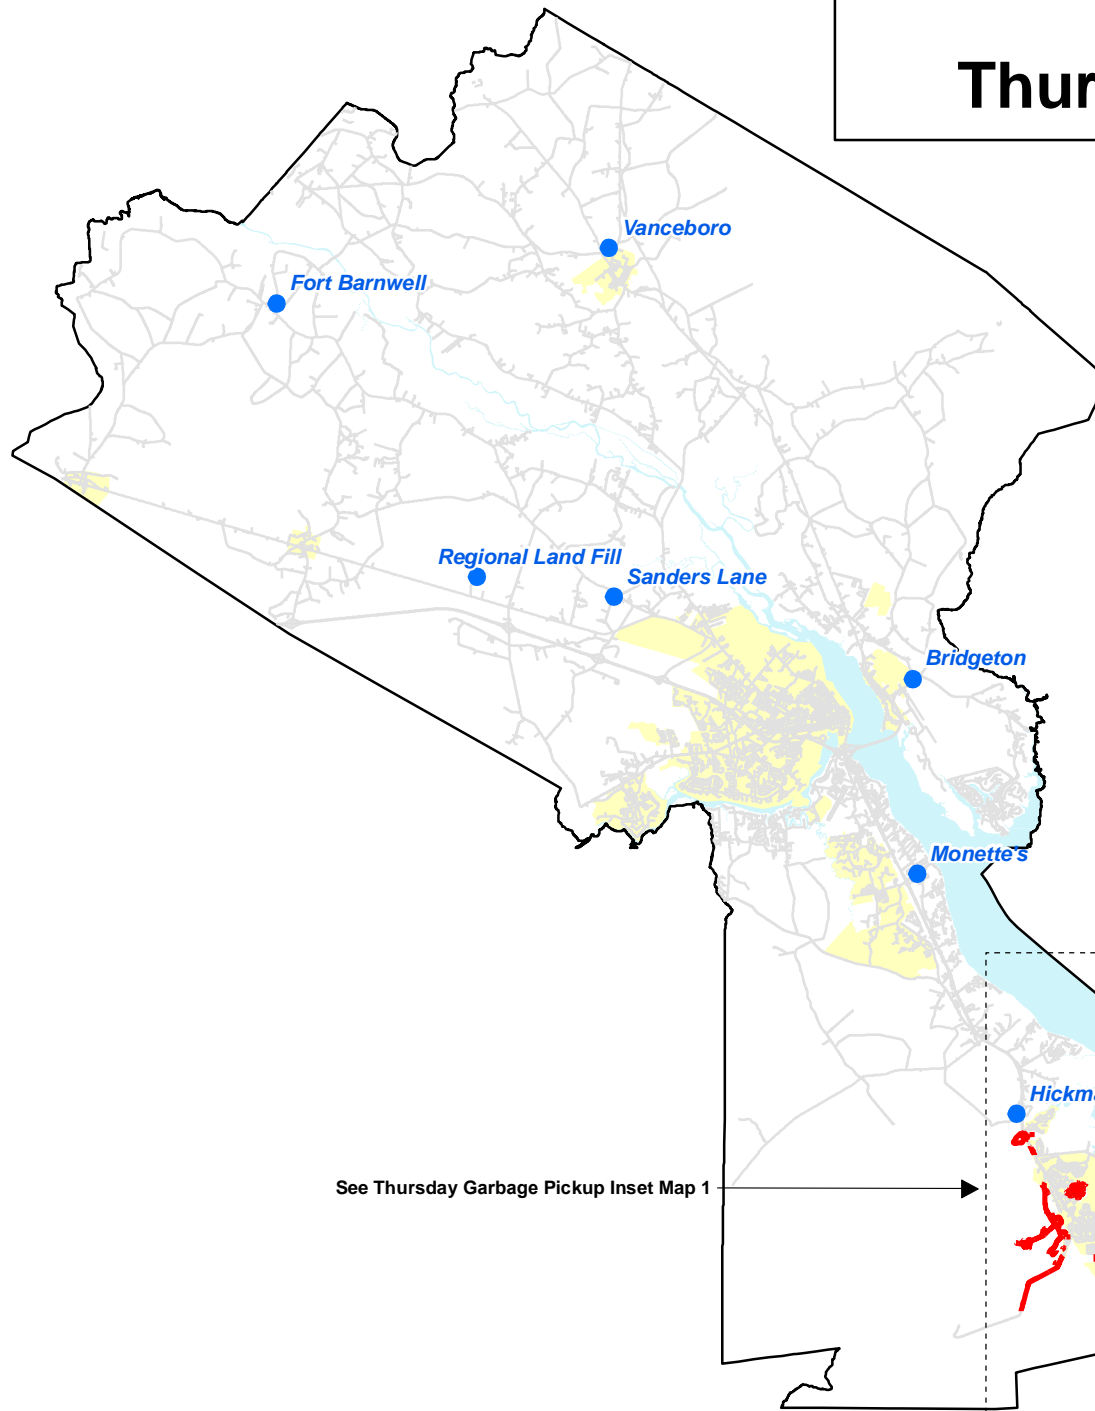

# Craven County Thursday Garbage Pickup

- Convenience Centers
- City / Town

**Convenience Centers - Hours of Operation**

7:00 AM - 6:30 PM Tuesday, Thursday and Saturday  
 1:00 PM - 6:30 PM Sunday

101 Convenience Center	3405 NC 101 Hwy	444-3927
Hickman Hill	7775 E US 70	447-5127
Monette's	4001 Old Cherry Point Rd	633-1149
Bridgeton	605 E NC 55 Hwy	638-1610
Sanders Lane	121 Sanders Ln	638-4029
Vanceboro	246 Bailey Ln	244-1436
Fort Barnwell	205 Belltown Rd	523-8744

**Regional Land Fill - Hours of Operation**

7:30 AM - 4:30 PM Monday through Friday  
 7:00 AM - 2:00 PM Saturday

Regional Land Fill	7400 Old US 70 Hwy	633-1564
--------------------	--------------------	----------

For further information call the Craven County Solid Waste Department at (252) 636-6659

See Thursday Garbage Pickup Inset Map 1