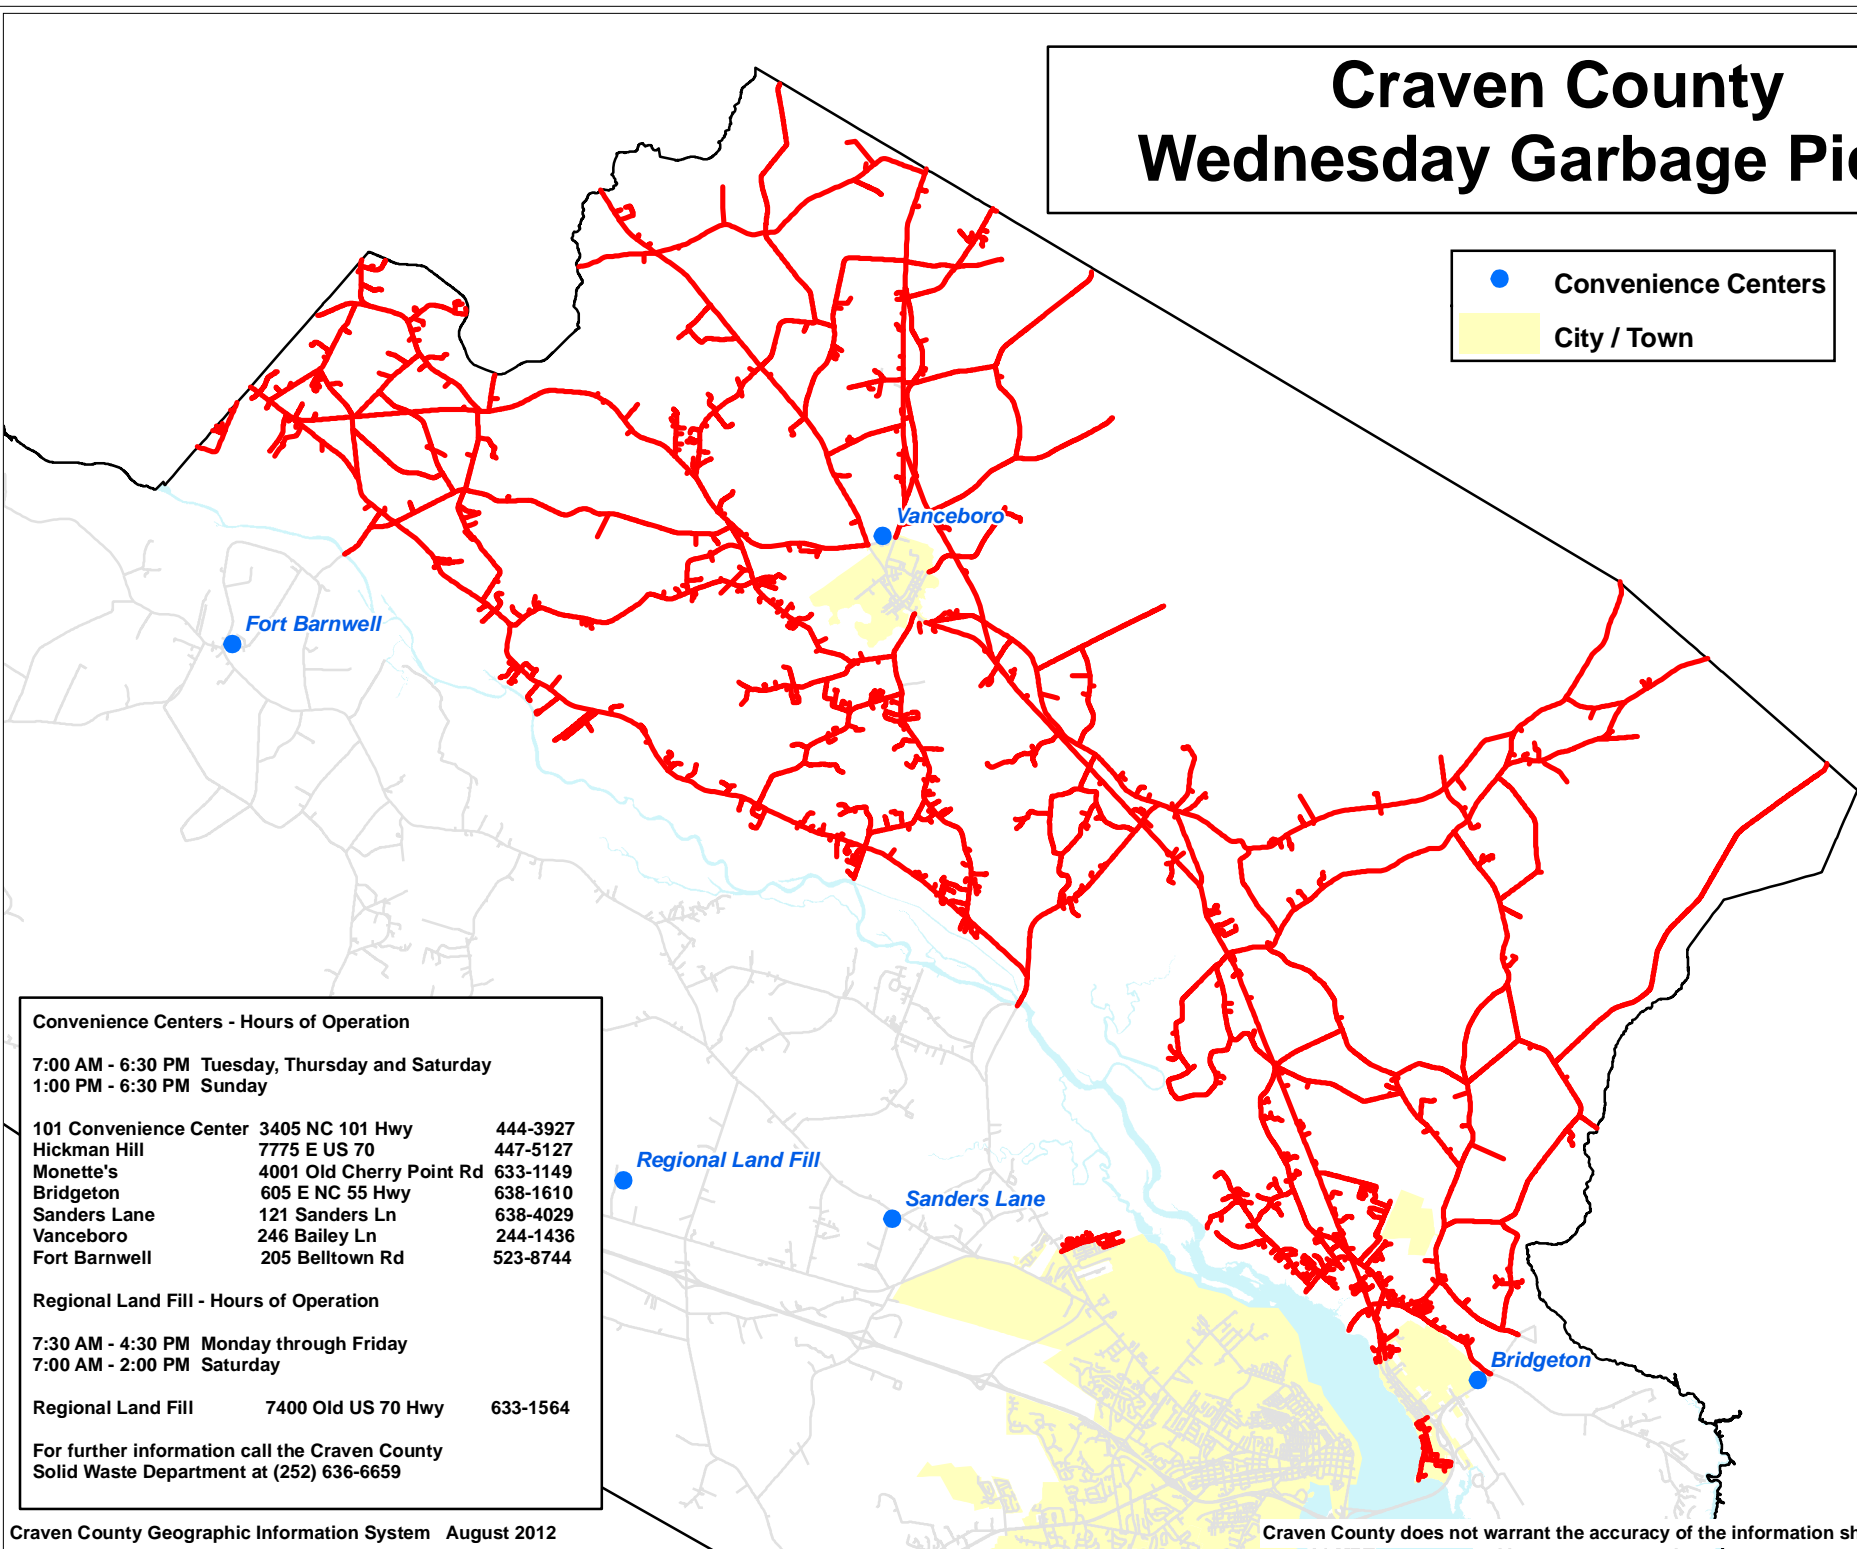

Craven County Wednesday Garbage Pickup

● Convenience Centers
 City / Town

Convenience Centers - Hours of Operation

7:00 AM - 6:30 PM Tuesday, Thursday and Saturday
 1:00 PM - 6:30 PM Sunday

101 Convenience Center	3405 NC 101 Hwy	444-3927
Hickman Hill	7775 E US 70	447-5127
Monette's	4001 Old Cherry Point Rd	633-1149
Bridgeton	605 E NC 55 Hwy	638-1610
Sanders Lane	121 Sanders Ln	638-4029
Vanceboro	246 Bailey Ln	244-1436
Fort Barnwell	205 Belltown Rd	523-8744

Regional Land Fill - Hours of Operation

7:30 AM - 4:30 PM Monday through Friday
 7:00 AM - 2:00 PM Saturday

Regional Land Fill	7400 Old US 70 Hwy	633-1564
--------------------	--------------------	----------