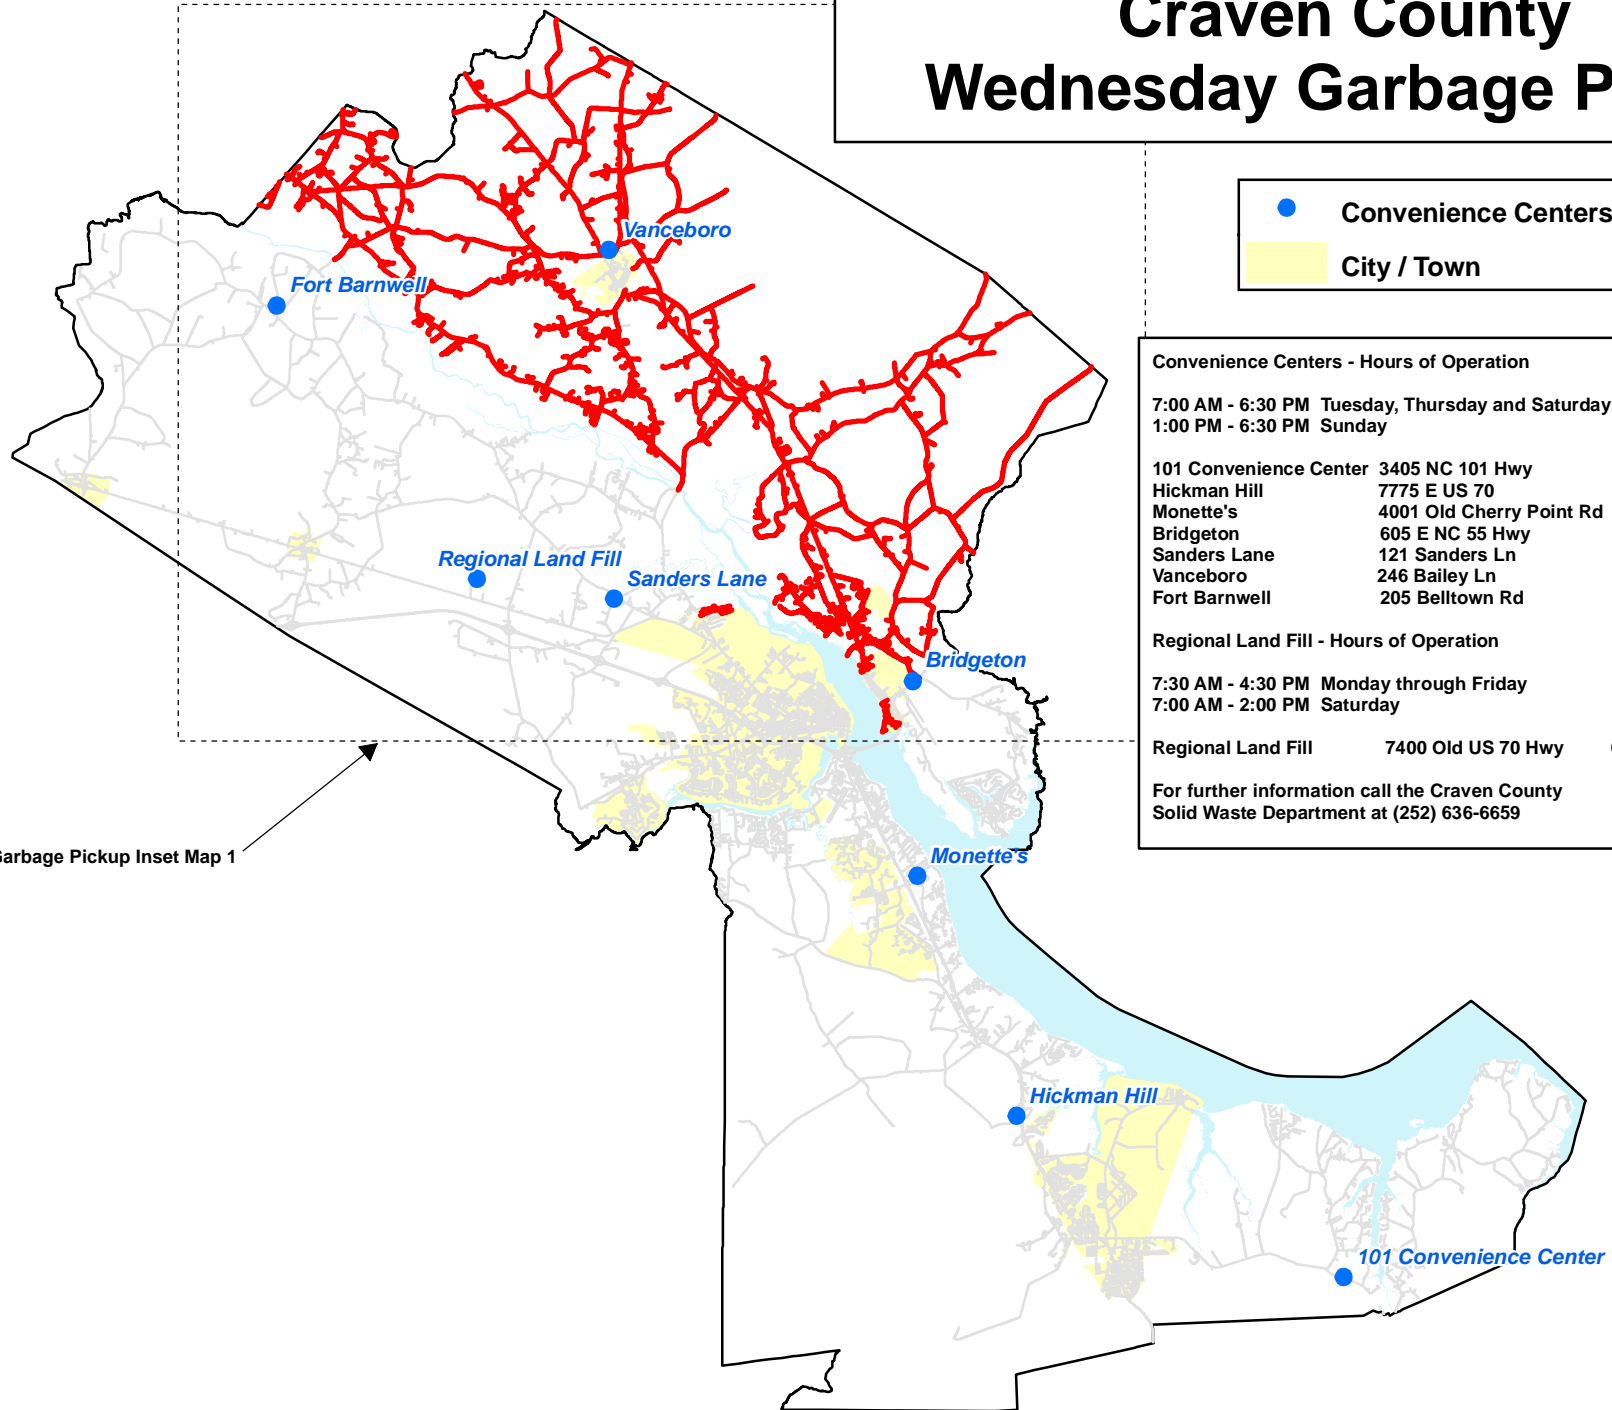

Craven County Wednesday Garbage Pickup

- Convenience Centers
- City / Town

Convenience Centers - Hours of Operation

7:00 AM - 6:30 PM Tuesday, Thursday and Saturday
 1:00 PM - 6:30 PM Sunday

101 Convenience Center	3405 NC 101 Hwy	444-3927
Hickman Hill	7775 E US 70	447-5127
Monette's	4001 Old Cherry Point Rd	633-1149
Bridgeton	605 E NC 55 Hwy	638-1610
Sanders Lane	121 Sanders Ln	638-4029
Vanceboro	246 Bailey Ln	244-1436
Fort Barnwell	205 Belltown Rd	523-8744

Regional Land Fill - Hours of Operation

7:30 AM - 4:30 PM Monday through Friday
 7:00 AM - 2:00 PM Saturday

Regional Land Fill	7400 Old US 70 Hwy	633-1564
--------------------	--------------------	----------

For further information call the Craven County Solid Waste Department at (252) 636-6659

See Wednesday Garbage Pickup Inset Map 1