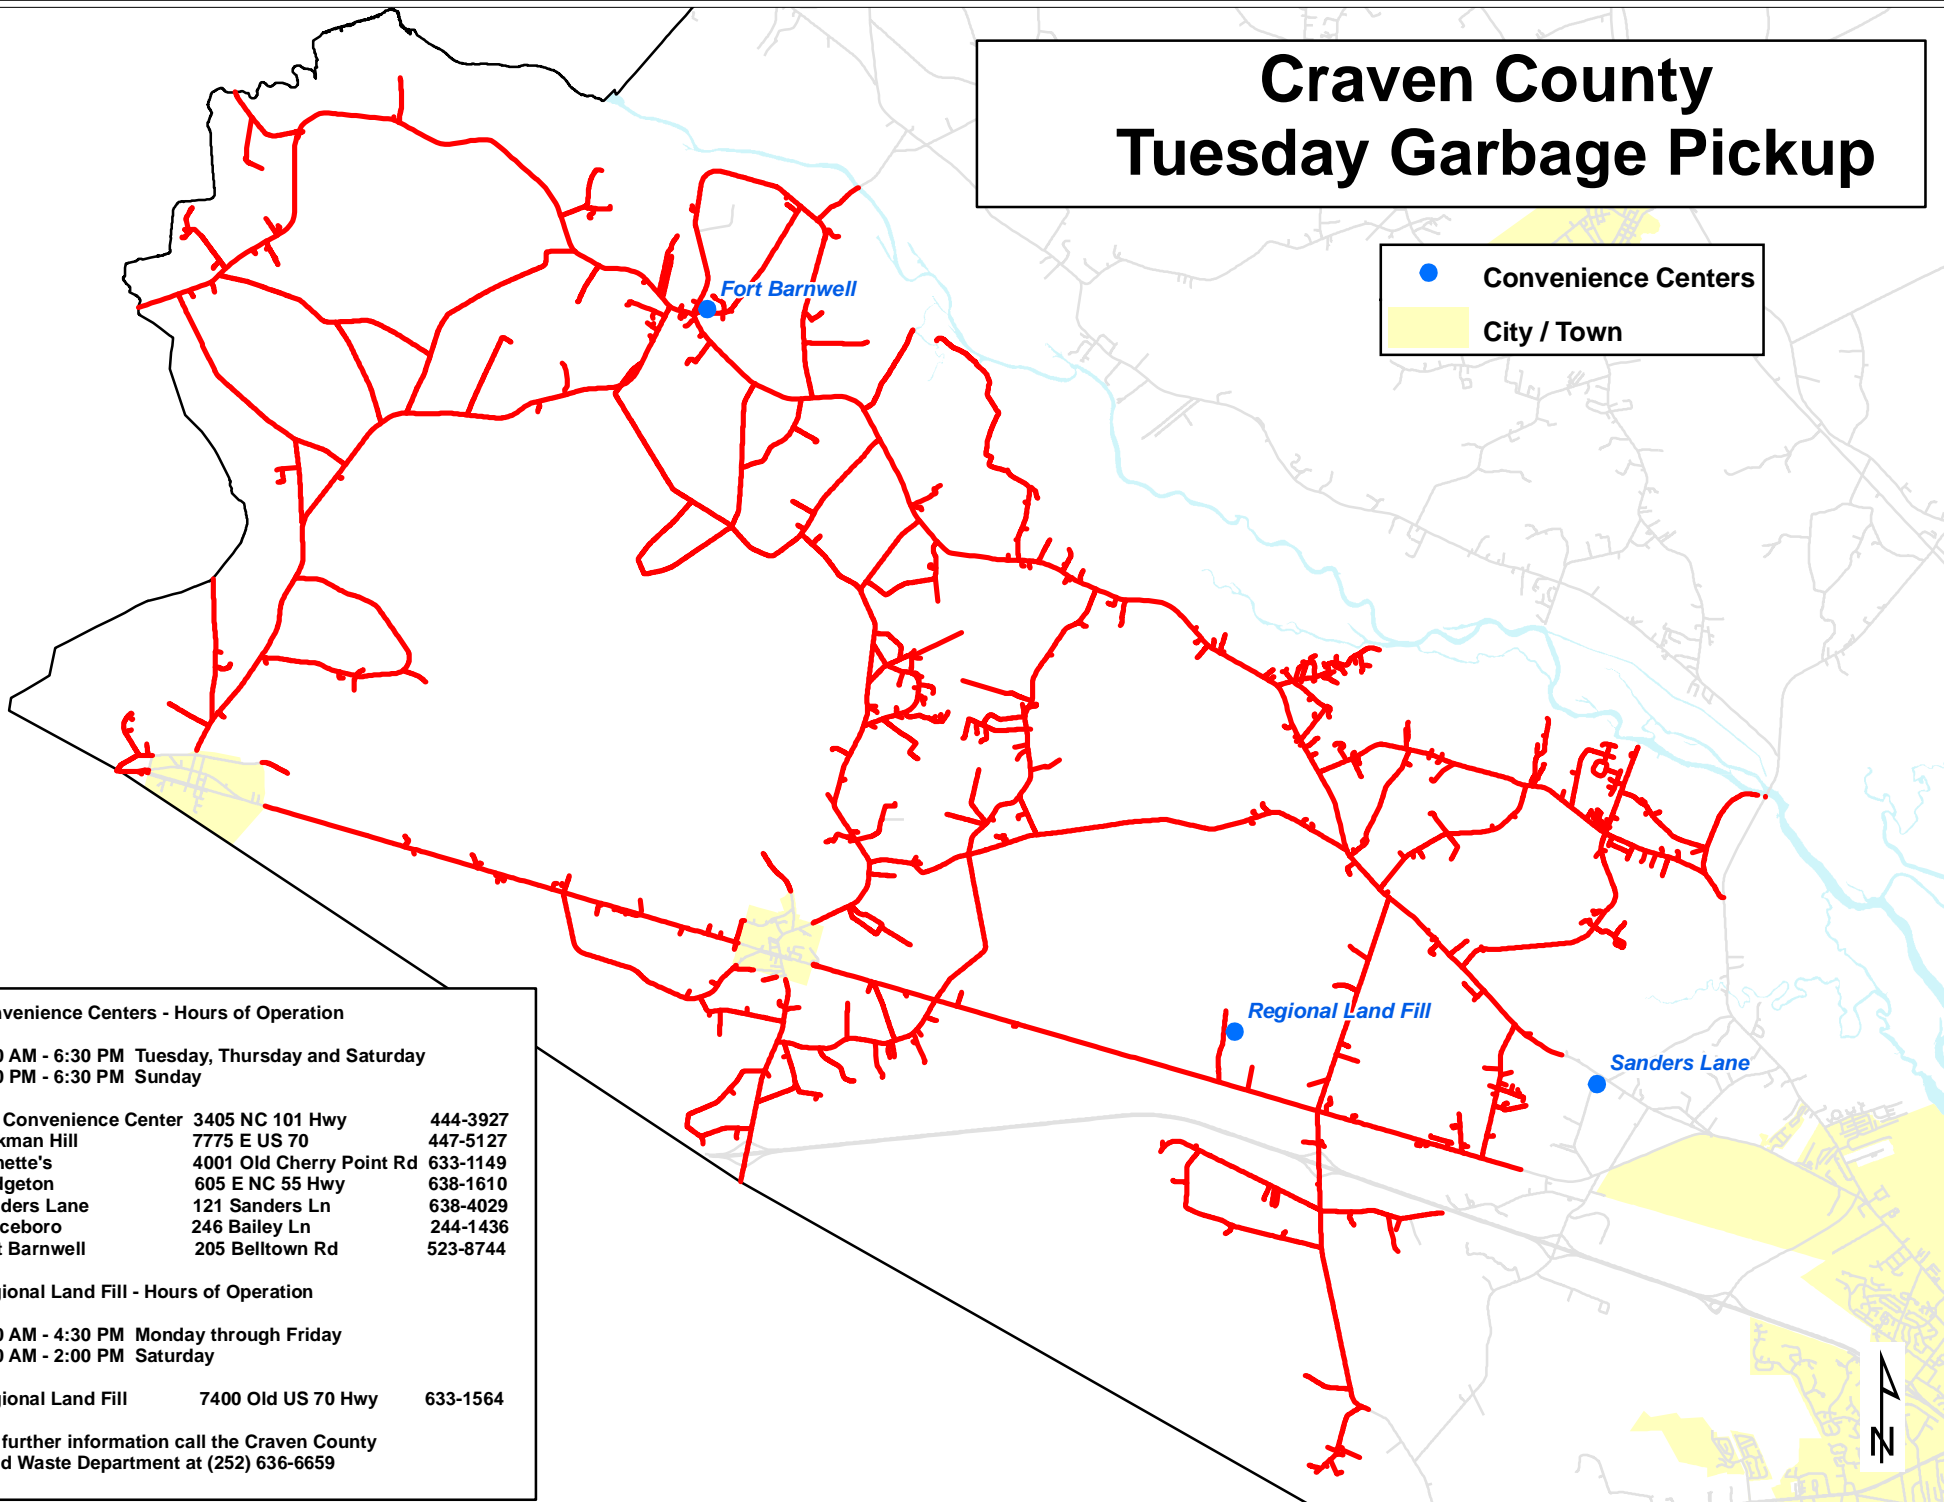

Craven County Tuesday Garbage Pickup

● Convenience Centers
 City / Town

Convenience Centers - Hours of Operation

7:00 AM - 6:30 PM Tuesday, Thursday and Saturday
 1:00 PM - 6:30 PM Sunday

101 Convenience Center	3405 NC 101 Hwy	444-3927
Hickman Hill	7775 E US 70	447-5127
Monette's	4001 Old Cherry Point Rd	633-1149
Bridgeton	605 E NC 55 Hwy	638-1610
Sanders Lane	121 Sanders Ln	638-4029
Vanceboro	246 Bailey Ln	244-1436
Fort Barnwell	205 Belltown Rd	523-8744

Regional Land Fill - Hours of Operation

7:30 AM - 4:30 PM Monday through Friday
 7:00 AM - 2:00 PM Saturday

Regional Land Fill	7400 Old US 70 Hwy	633-1564
--------------------	--------------------	----------

For further information call the Craven County
 Solid Waste Department at (252) 636-6659