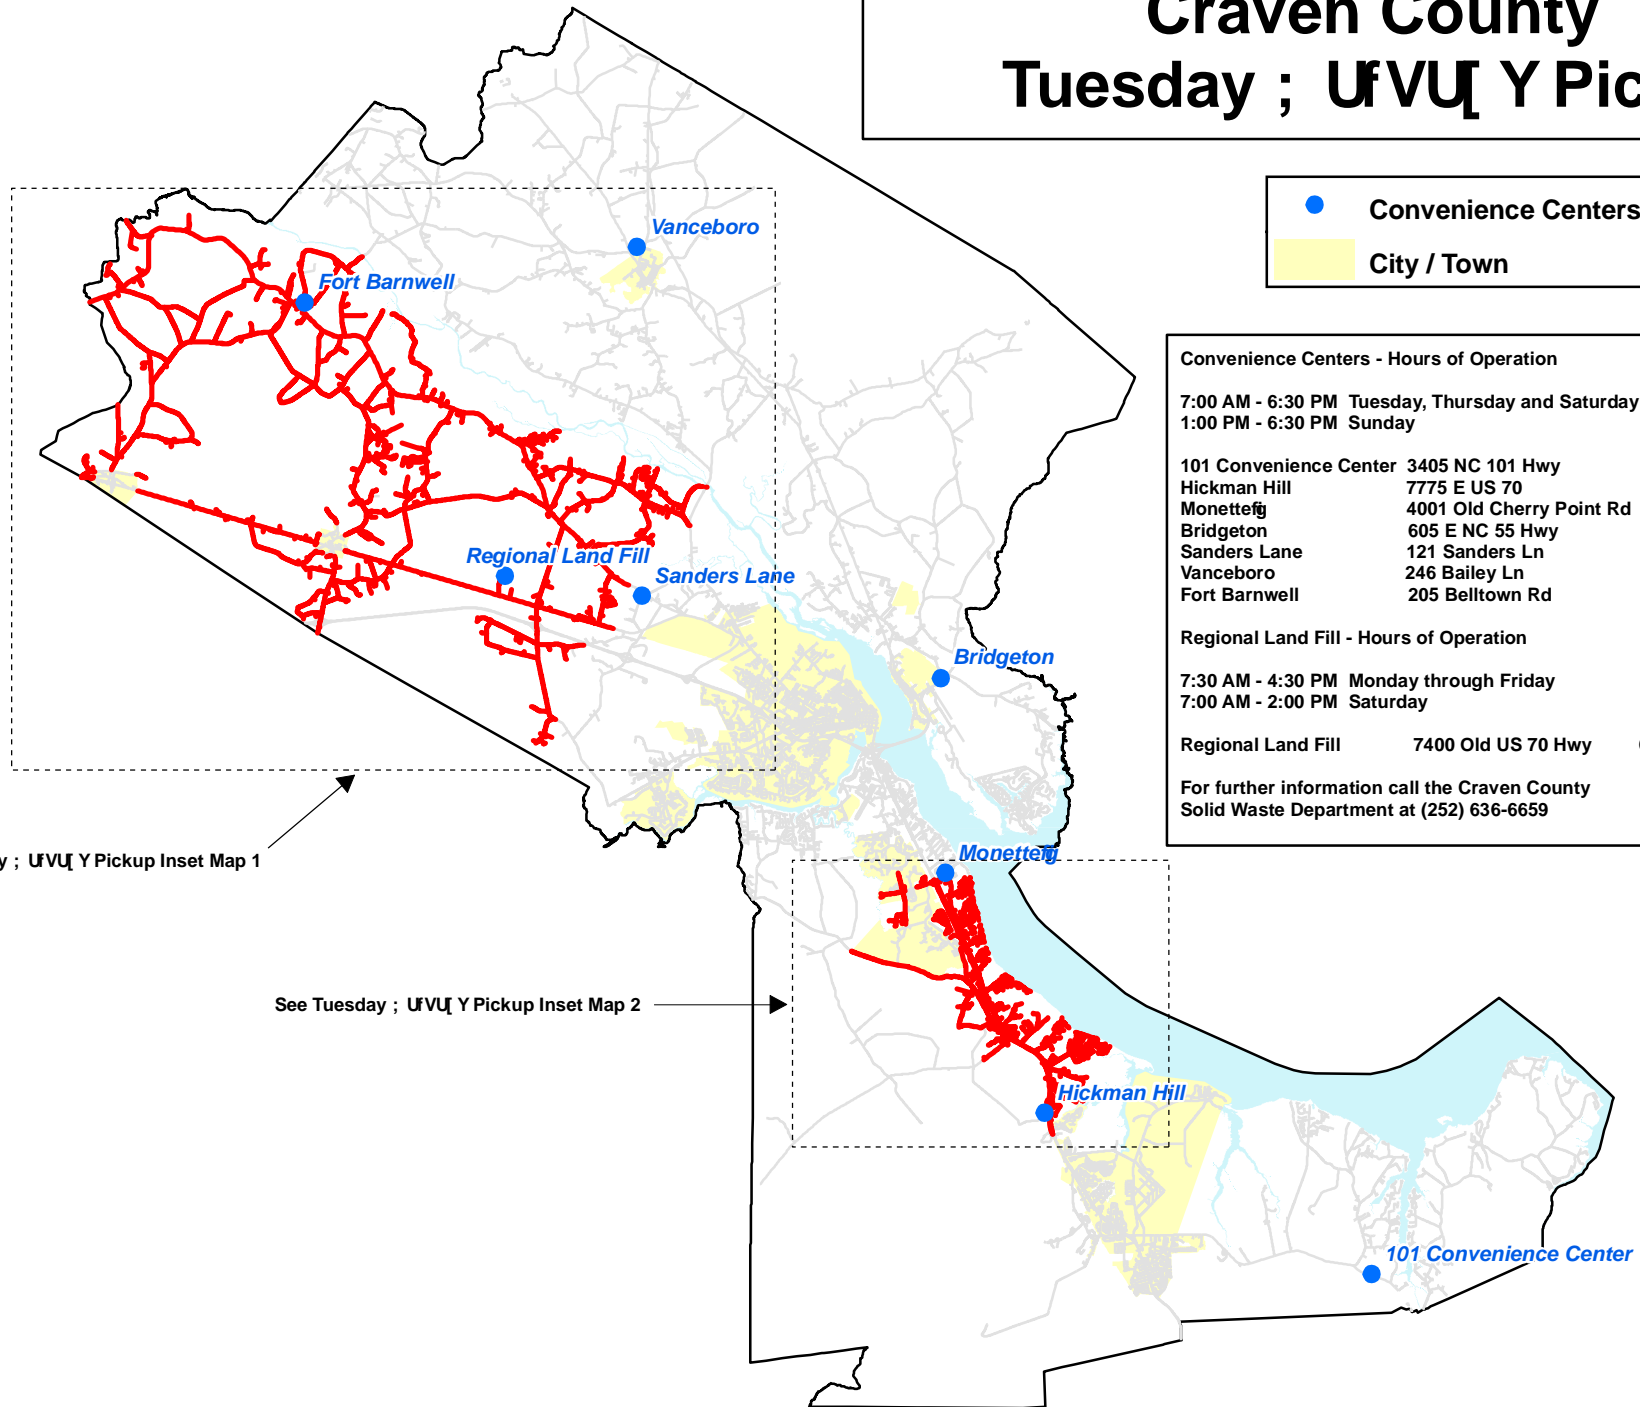

Craven County Tuesday ; UfVU Y Pickup

- Convenience Centers
- City / Town

Convenience Centers - Hours of Operation

7:00 AM - 6:30 PM Tuesday, Thursday and Saturday
 1:00 PM - 6:30 PM Sunday

101 Convenience Center	3405 NC 101 Hwy	444-3927
Hickman Hill	7775 E US 70	447-5127
Monette	4001 Old Cherry Point Rd	633-1149
Bridgeton	605 E NC 55 Hwy	638-1610
Sanders Lane	121 Sanders Ln	638-4029
Vanceboro	246 Bailey Ln	244-1436
Fort Barnwell	205 Belltown Rd	523-8744

Regional Land Fill - Hours of Operation

7:30 AM - 4:30 PM Monday through Friday
 7:00 AM - 2:00 PM Saturday

Regional Land Fill	7400 Old US 70 Hwy	633-1564
--------------------	--------------------	----------

For further information call the Craven County Solid Waste Department at (252) 636-6659

See Tuesday ; UfVU Y Pickup Inset Map 1

See Tuesday ; UfVU Y Pickup Inset Map 2