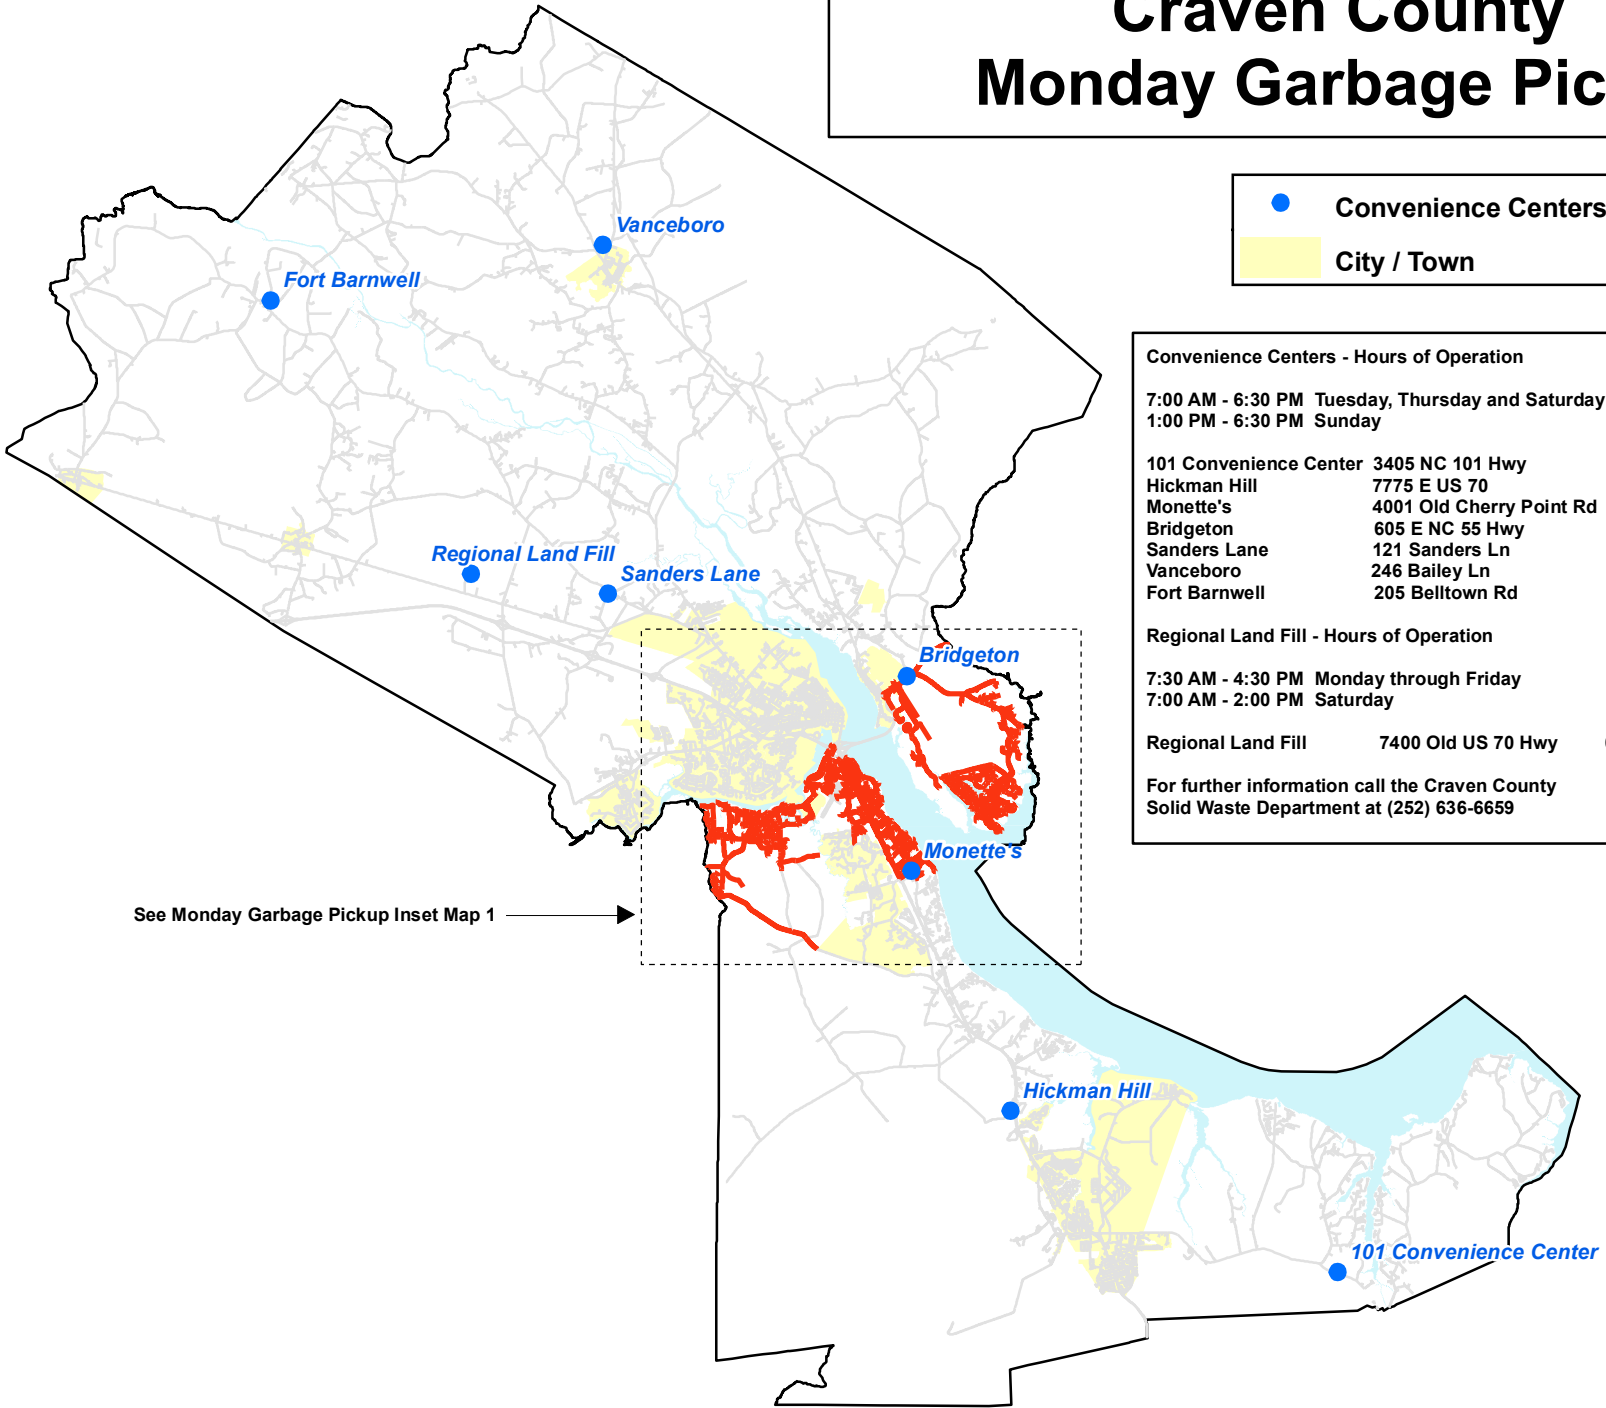

Craven County Monday Garbage Pickup

- Convenience Centers
- City / Town

Convenience Centers - Hours of Operation

7:00 AM - 6:30 PM Tuesday, Thursday and Saturday
 1:00 PM - 6:30 PM Sunday

101 Convenience Center	3405 NC 101 Hwy	444-3927
Hickman Hill	7775 E US 70	447-5127
Monette's	4001 Old Cherry Point Rd	633-1149
Bridgeton	605 E NC 55 Hwy	638-1610
Sanders Lane	121 Sanders Ln	638-4029
Vanceboro	246 Bailey Ln	244-1436
Fort Barnwell	205 Belltown Rd	523-8744

Regional Land Fill - Hours of Operation

7:30 AM - 4:30 PM Monday through Friday
 7:00 AM - 2:00 PM Saturday

Regional Land Fill	7400 Old US 70 Hwy	633-1564
--------------------	--------------------	----------

For further information call the Craven County Solid Waste Department at (252) 636-6659

See Monday Garbage Pickup Inset Map 1 →