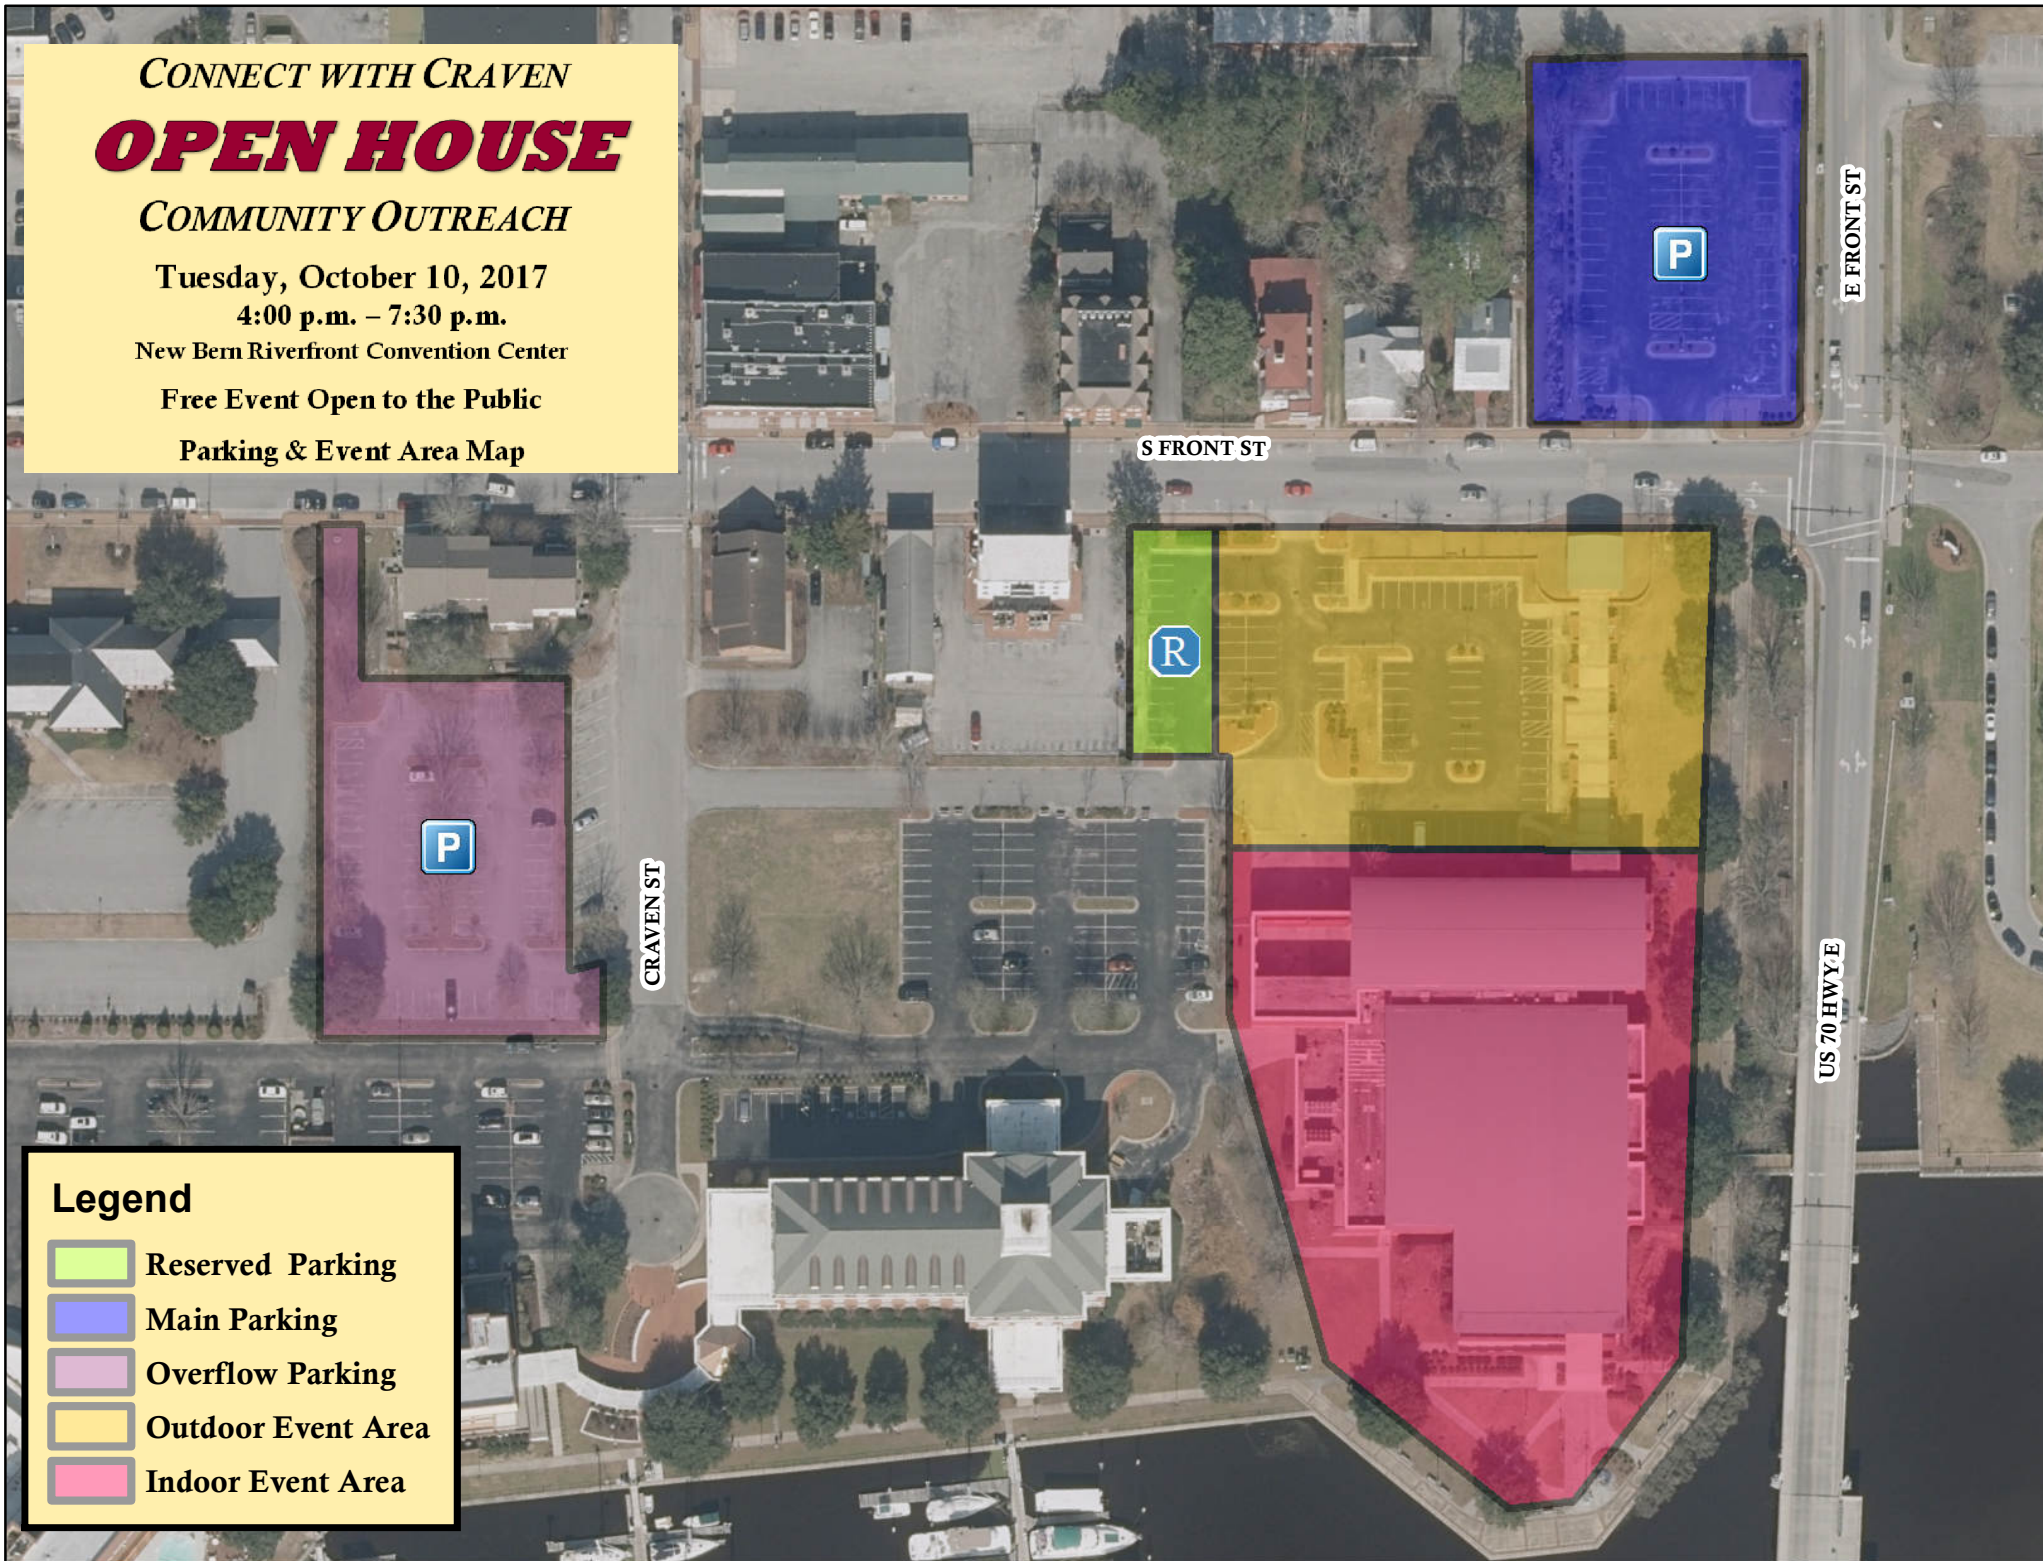

CONNECT WITH CRAVEN

OPEN HOUSE

COMMUNITY OUTREACH

Tuesday, October 10, 2017

4:00 p.m. – 7:30 p.m.

New Bern Riverfront Convention Center

Free Event Open to the Public

Parking & Event Area Map

Legend

-  Reserved Parking
-  Main Parking
-  Overflow Parking
-  Outdoor Event Area
-  Indoor Event Area