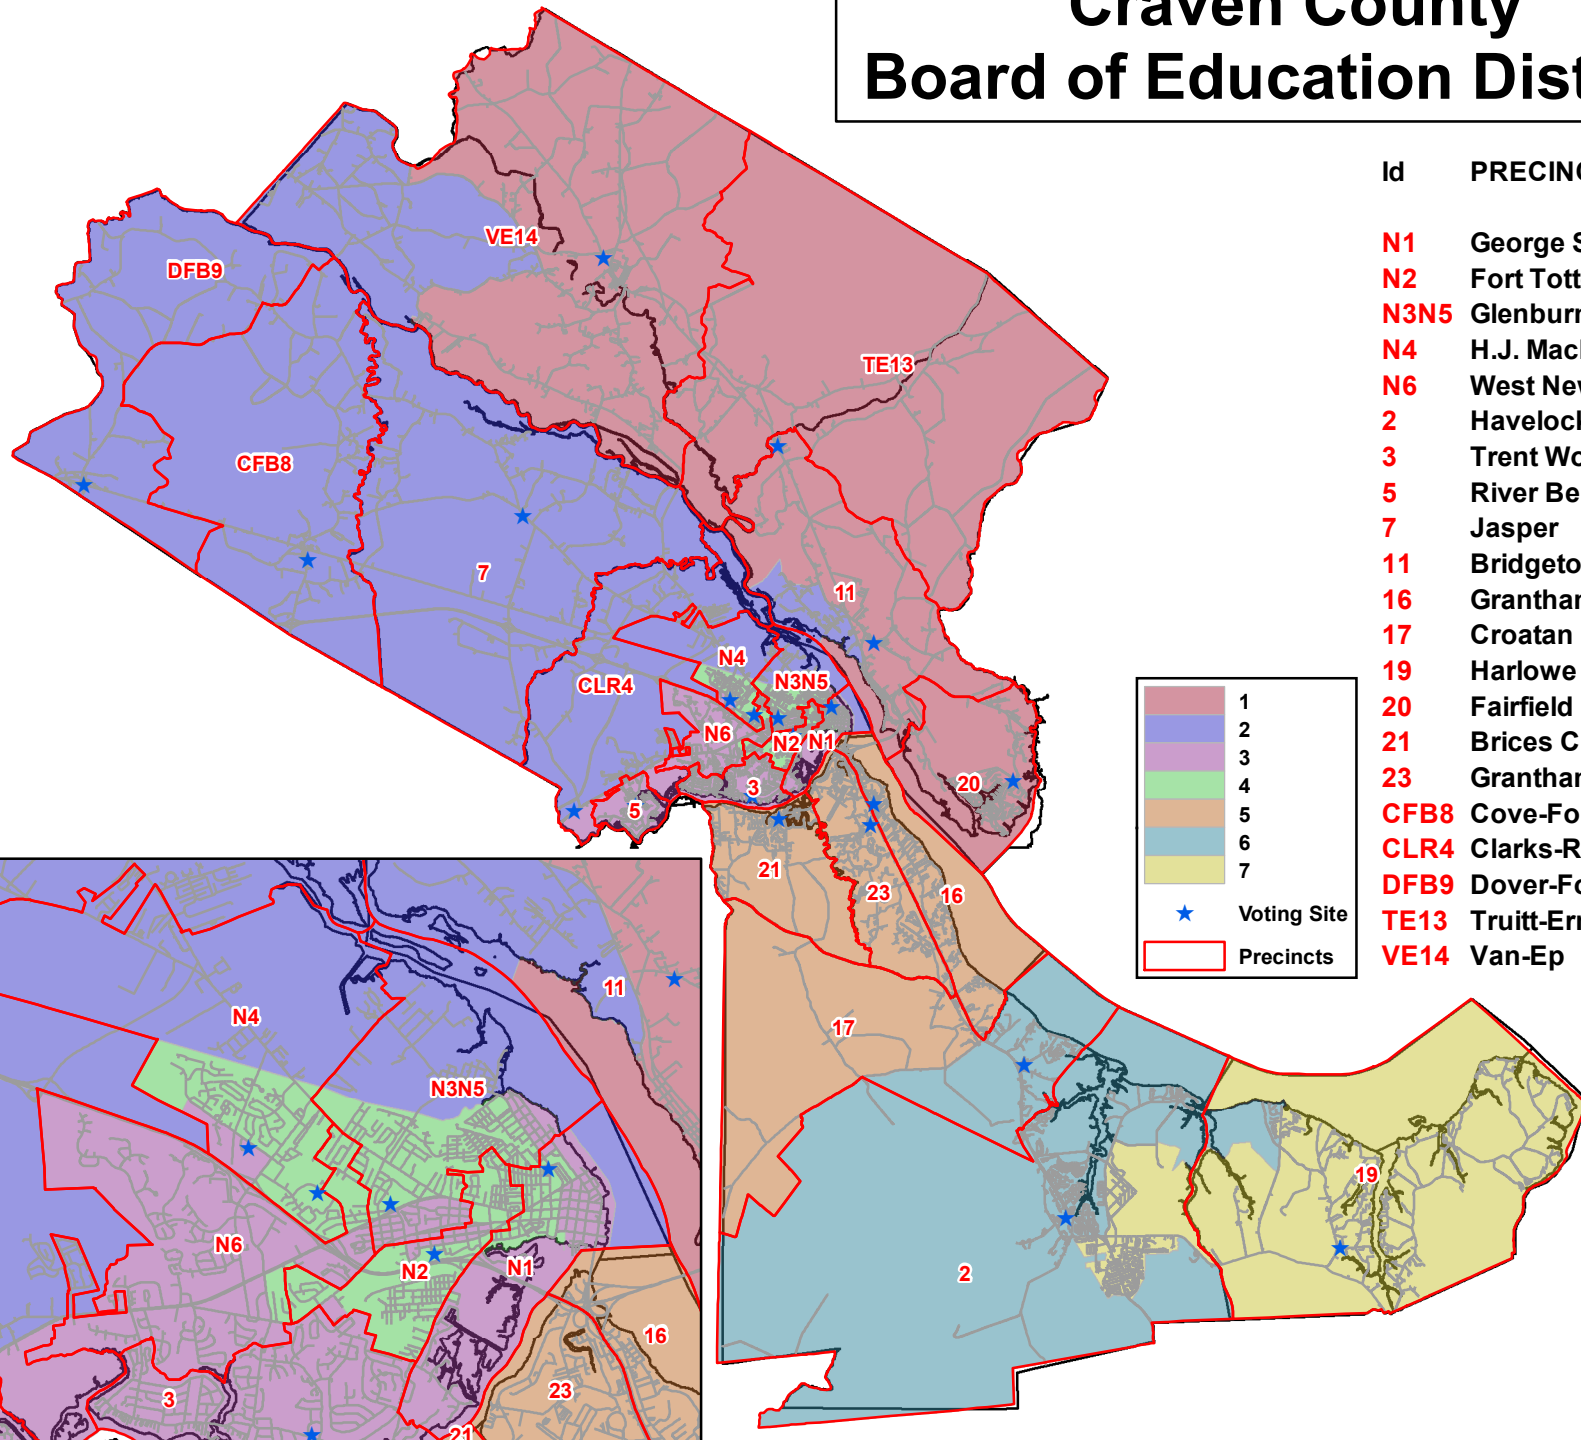

# Craven County Board of Education Districts

Id	PRECINCT
N1	George Street
N2	Fort Totten
N3N5	Glenburnie-Grover C
N4	H.J. MacDonald
N6	West New Bern
2	Havelock
3	Trent Woods
5	River Bend
7	Jasper
11	Bridgeton
16	Grantham 1A
17	Croatan
19	Harlowe
20	Fairfield Harbour
21	Brices Creek
23	Grantham 2B
CFB8	Cove-Fort Barnwell
CLR4	Clarks-Rhems
DFB9	Dover-Fort Barnwell
TE13	Truitt-Ernul
VE14	Van-Ep

	1
	2
	3
	4
	5
	6
	7
	Voting Site
	Precincts