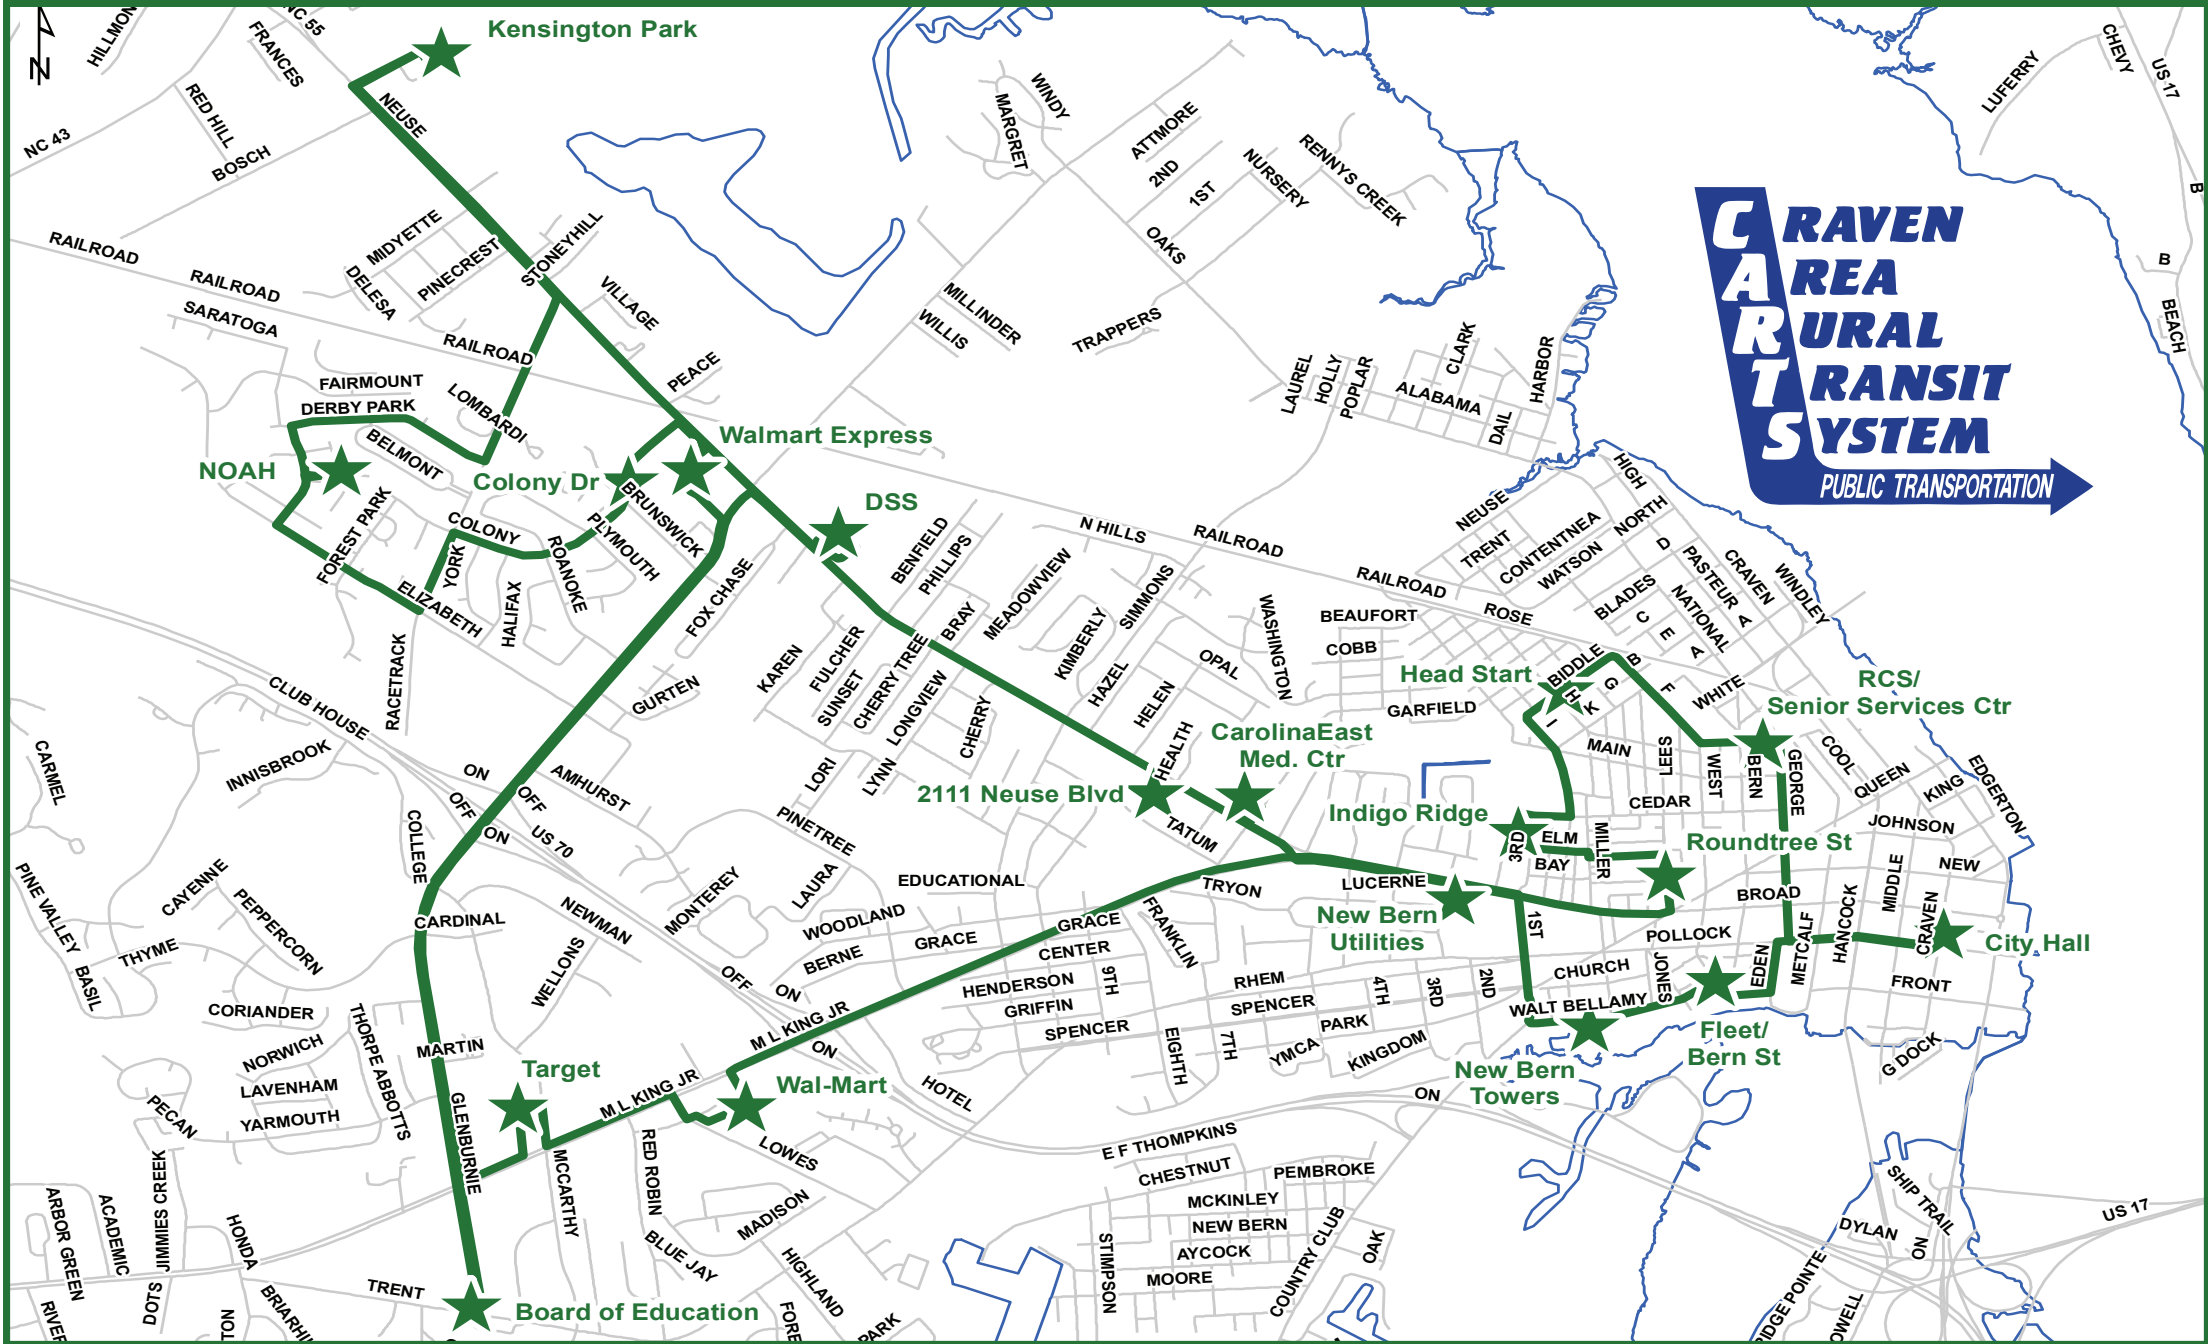

GREEN ROUTE

Craven Area Rural Transit System
PUBLIC TRANSPORTATION

PLACE									DEPARTS								
Craven DSS	6:45	7:59	9:53	11:00	11:28	12:58	2:55		Cypress Street	7:16	9:12	10:18		12:16	2:11	4:06	5:51
Kensington Park		8:06		11:05		1:05	3:02	5:06	City Hall	7:22	9:18	10:23		12:23	2:20	4:13	
NOAH		8:13		11:12		1:12	3:09	5:13	Fleet/Bern	7:25	9:22	10:27		12:27	2:24	4:17	5:58
Colony Dr		8:23		11:19		1:22	3:19	5:22	New Bern Towers	7:28	9:25	10:30		12:33	2:27		6:01
Neighborhood Walmart		8:26		11:22		1:25	3:22	5:25	Hospital							4:25	
Board of Education		8:34			11:37	1:33	3:30		2111 Neuse Blvd.							4:30	
Target		8:39			11:42	1:38	3:35		Walmart	7:38	9:34	10:42		12:42	2:38	4:37	
Walmart		8:45			11:48	1:44	3:41		Target	7:44	9:39	10:48		12:47	2:43	4:42	
New Bern Utilities	6:55	8:53	9:58		11:56	1:52	3:49	5:33	Board of Education	7:50	9:44	10:53		12:52	2:48	4:48	
Roundtree Street	7:00	8:58	10:03		12:01	1:57	3:53	5:38	NBIM							4:53	
Indigo Ridge	7:08	9:05	10:10		12:08	2:04	4:00	5:45	Complete Dental							4:57	
Biddle Street	7:12	9:09	10:14		12:12	2:08	4:03	5:48									

Last departure is from Colony Dr. at 6:01; Route Ends at Craven DSS