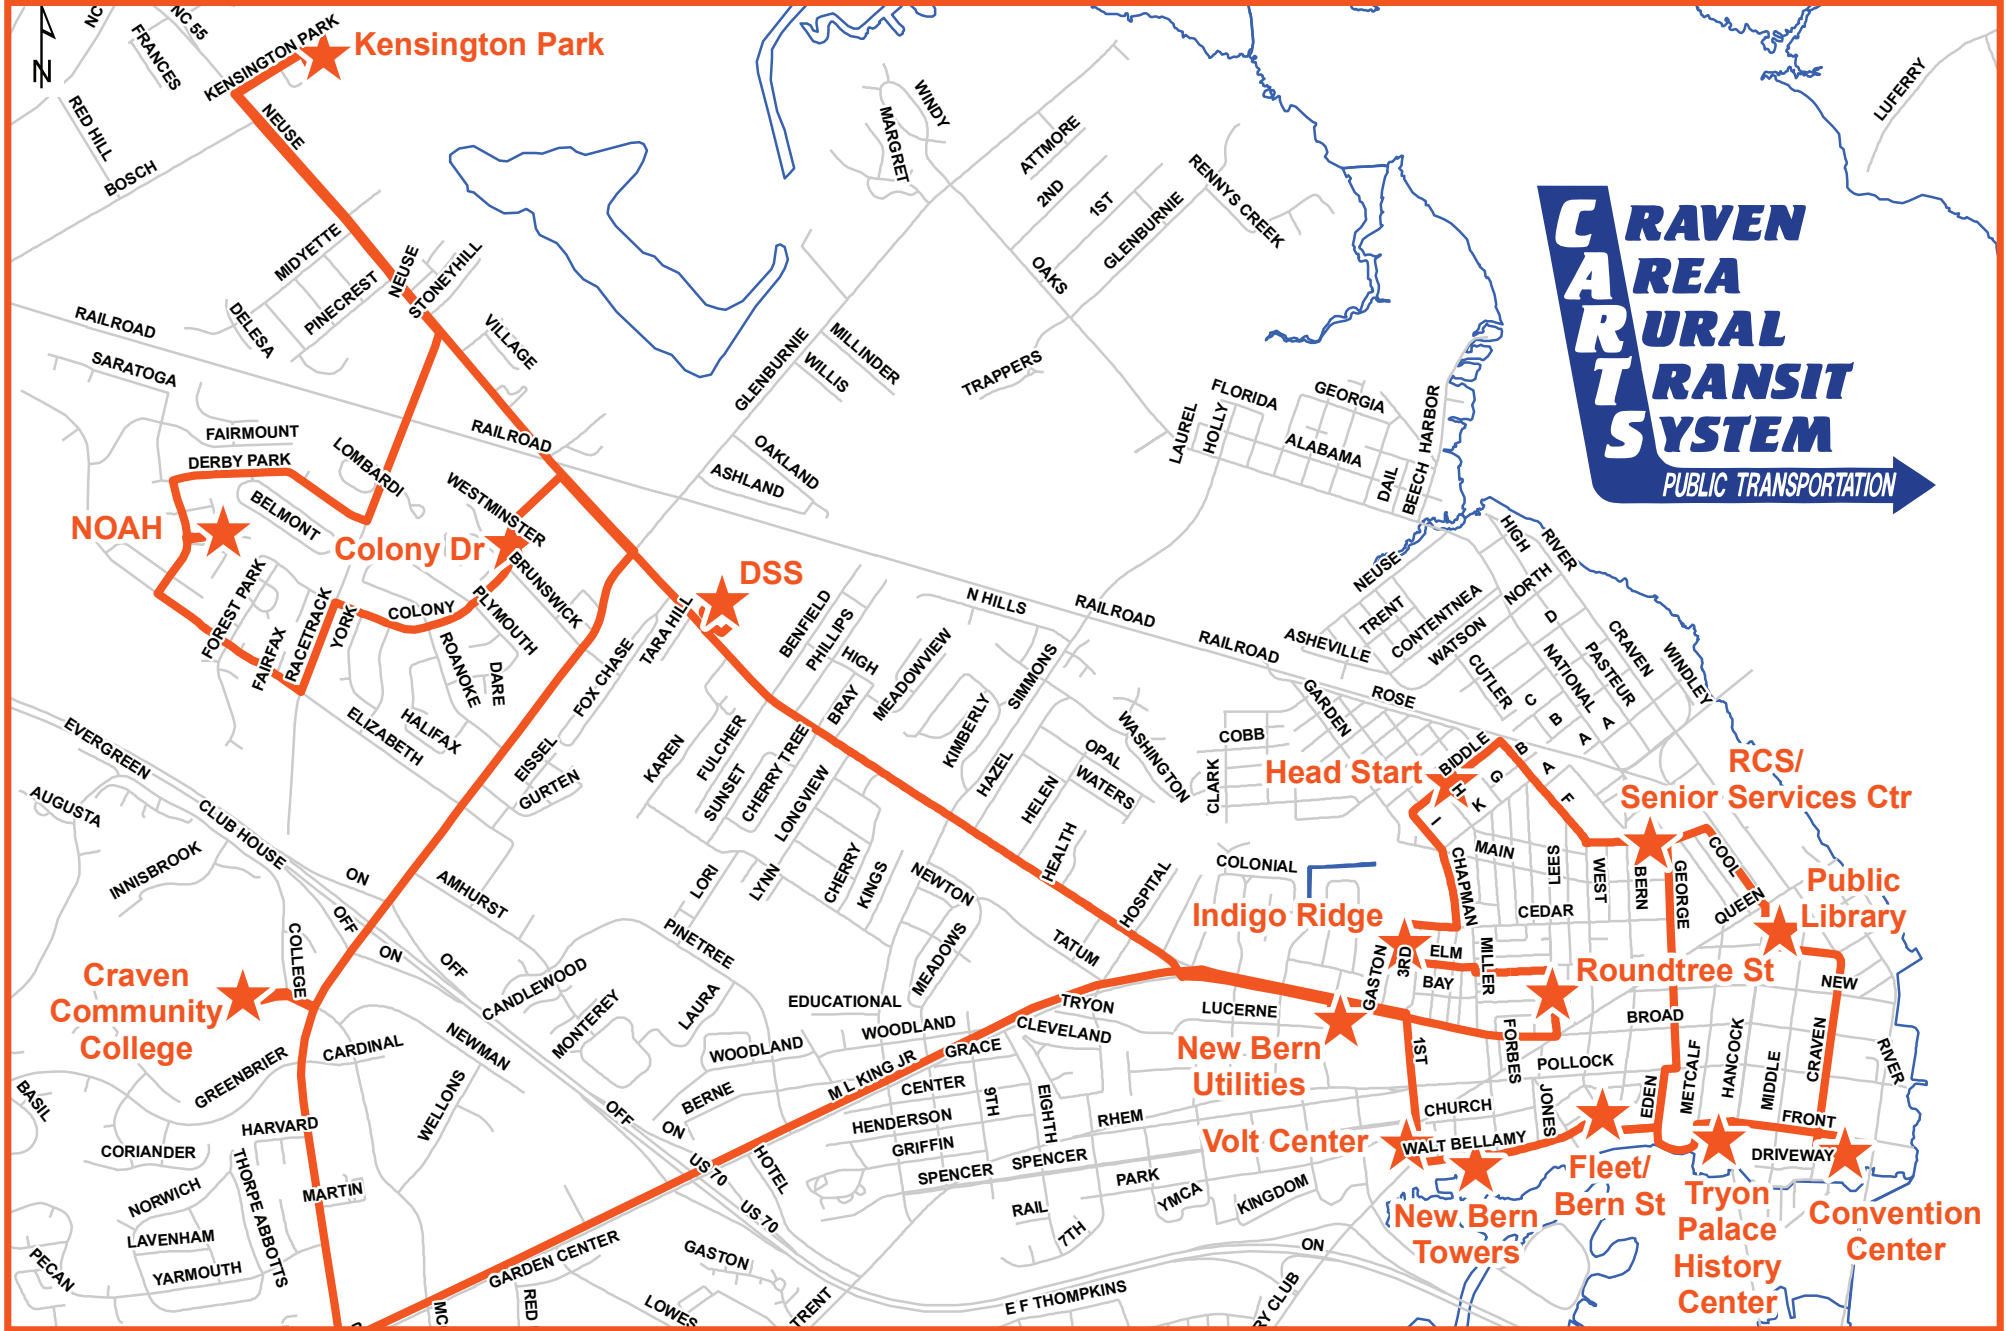

ORANGE ROUTE

PLACE								DEPARTS								PLACE								DEPARTS							
Craven DSS	7:24		10:20	11:51	1:20	2:49	4:16	Tryon Palace History Center		9:29	10:56	12:29	1:56	3:26																	
New Bern Utilities	7:34	8:54	10:24	11:55	1:23	2:53	4:20	Fleet/Walt Bellamy Dr	8:03	9:32	10:59	12:32	1:59	3:29																	
Roundtree Street	7:39	8:59	10:29	12:00	1:28	2:58	4:25	New Bern Towers	8:07	9:36	11:03	12:36	2:03	3:33	4:46																
Indigo Ridge	7:48	9:06	10:36	12:07	1:35	3:05	4:32	VOLT	8:10	9:39	11:06	12:39	2:06	3:36	4:50																
Head Start/ Biddle St	7:52	9:09	10:39	12:10	1:38	3:08	4:35	Craven CC	8:19	9:48	11:15	12:48	2:15	3:45																	
Cypress Street	7:56	9:13	10:43	12:15	1:42	3:12	4:39	Kensington Park	8:28	9:57	11:24	12:57	2:24	3:53																	
Public Library		9:18	10:47	12:20	1:47	3:17		NOAH	8:35	10:06	11:33	1:06	2:32	4:02																	
Convention Center		9:26	10:53	12:26	1:53	3:23		Colony Dr	8:46	10:16	11:44	1:17	2:43	4:13																	

Last departure is from VOLT at 4:50; Route Ends at Craven DSS